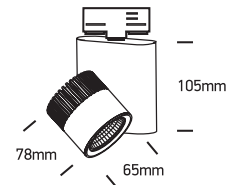

## 65610AT

**ecotrackspot**

 ADJUSTABLE  
 DARK LIGHT

10W | 230V | 50/60Hz | IP20 | Aluminium | Adjustable

**80  
CRI**

Complete with driver.

**one**  
 LIGHT