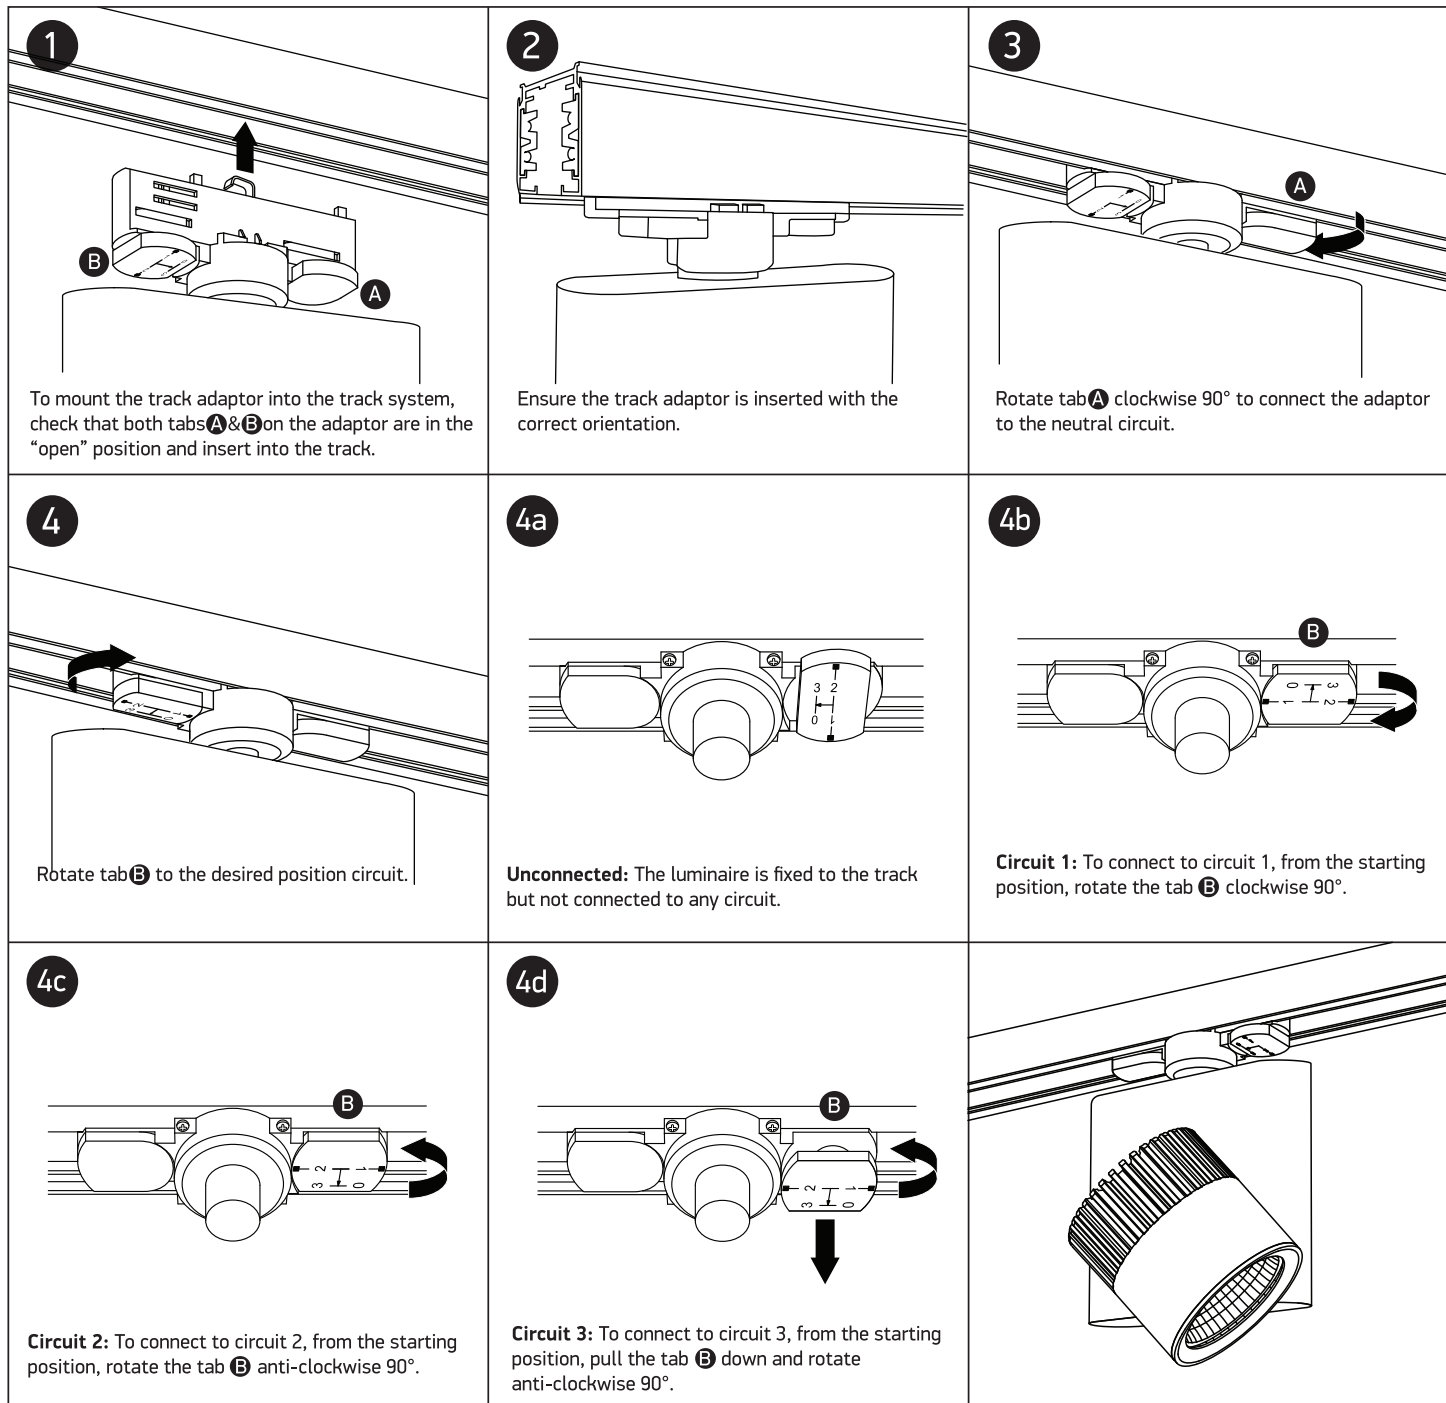

## 65610AT

**ecotrackspot**

 ADJUSTABLE  
 DARK LIGHT

10W | 230V | 50/60Hz | IP20 | Aluminium | Adjustable

**80  
CRI**

Complete with driver.

**one**  
 LIGHT