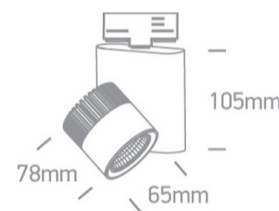

Dimensions

Gallery

65610AT/W/C type unknown