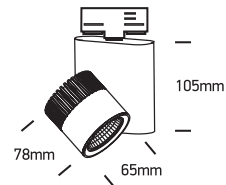

INSTALLATION MANUAL

65610AT

ecotrackspot

 ADJUSTABLE
 DARK LIGHT

one
 LIGHT

10W | 230V | 50/60Hz | IP20 | Aluminium | Adjustable

80
 CRI

Complete with driver.