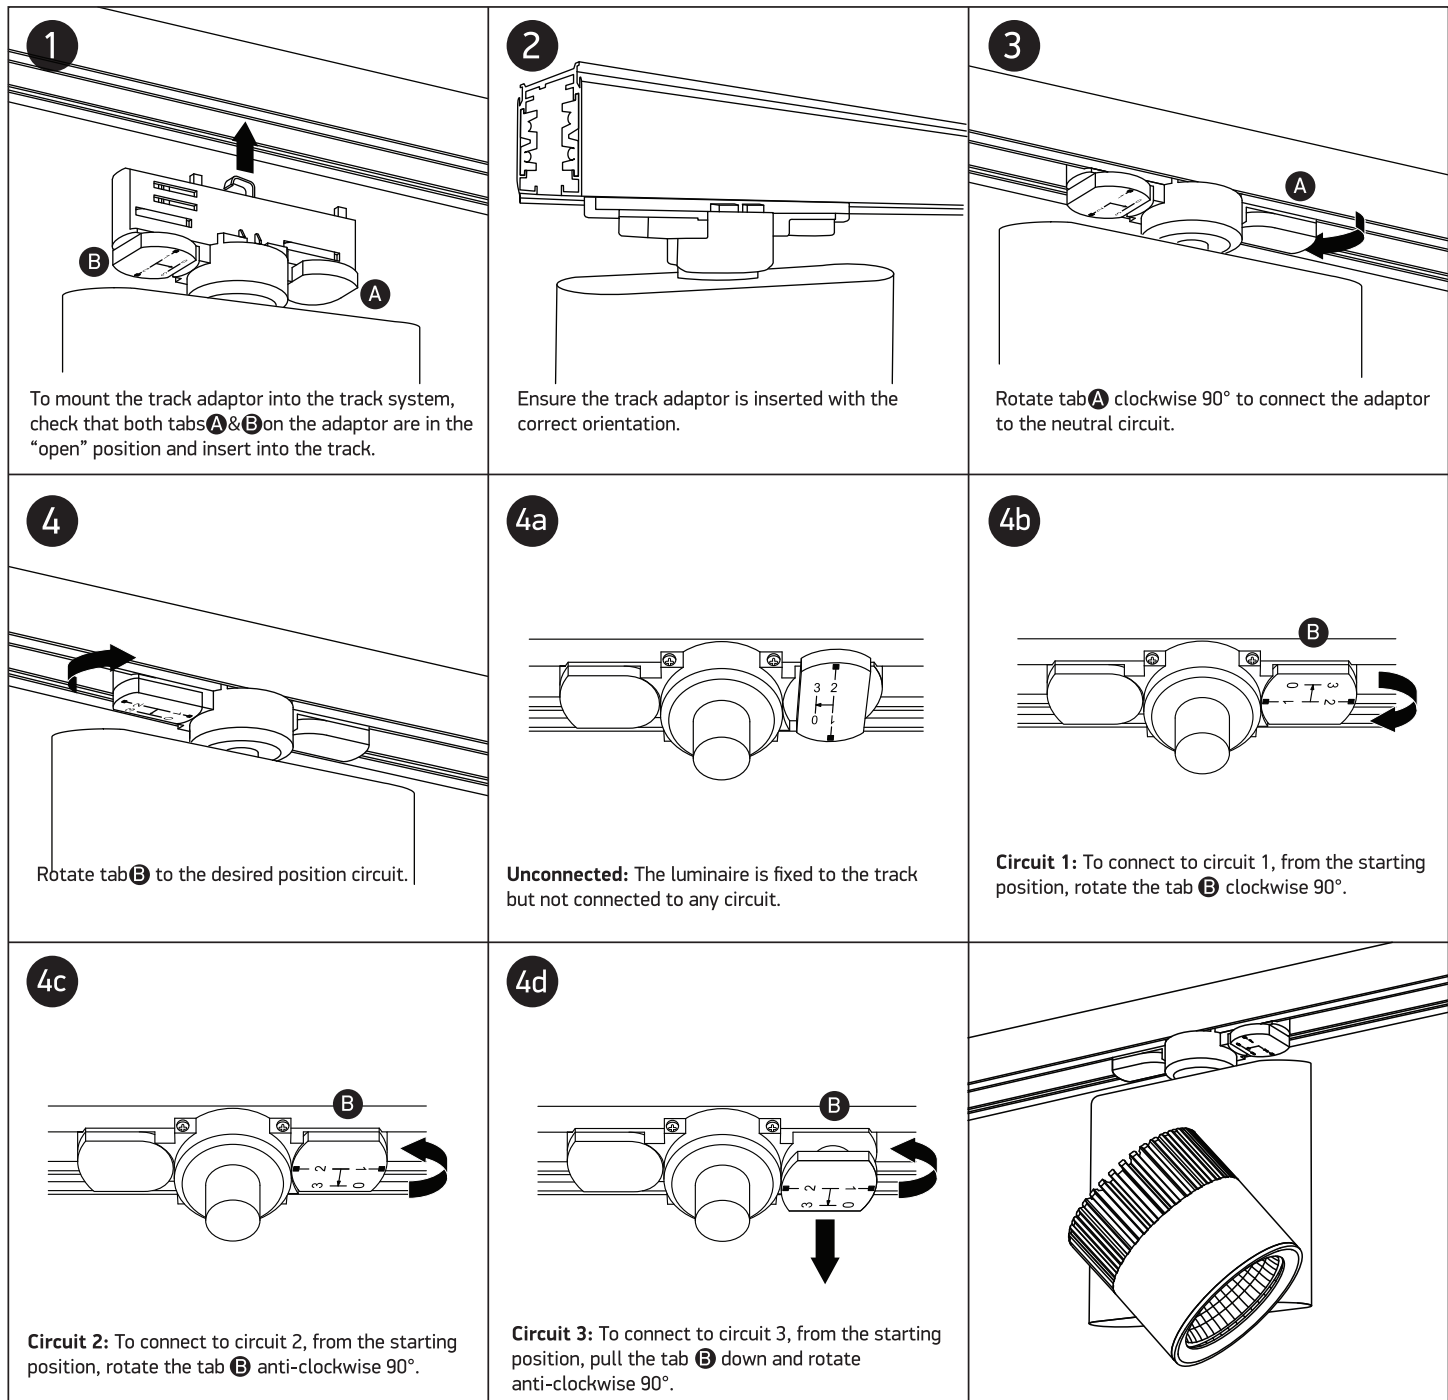

INSTALLATION MANUAL

65610AT

ecotrackspot

 ADJUSTABLE
 DARK LIGHT

one
 LIGHT

10W | 230V | 50/60Hz | IP20 | Aluminium | Adjustable

80
 CRI

Complete with driver.