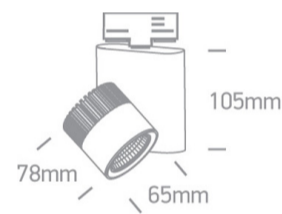

09 Track Lights>The COB Dark Light Range

65610AT/B/W

10W COB LED track spot with, ideal for shops and showrooms.

Supplied with electronic high frequency control driver as standard.

Complies with standard EN60598-1 and any other specific standards.

Downloads

Dimensions

Gallery

Related items

40002A/B

40003A/B

Physical Specification

Item Group

09 Track Lights

Family

The COB Dark Light Range

Order Code	65610AT/B/W
Colour	Black
Material	Aluminium
Shape	Circular
Height	78mm
Diameter	65mm
Track mounted	Yes
Indoor	Yes
Adjustable	2 Directions

Electrical Characteristics

Illumination Data

Colour Temperature	3000K
Lumen Output	800lm
Light Efficiency	80lm/W
CRI	80
Beam Angle	38°
Illumination Diagram	
Dark Light	Yes

Packing Info

Box Length	11,5cm
Box Width	10cm
Box Height	16,5cm
Box Weight	0,605Kg
Pcs/Carton	20
Barcode	5291889047506
HS Code	9405409900