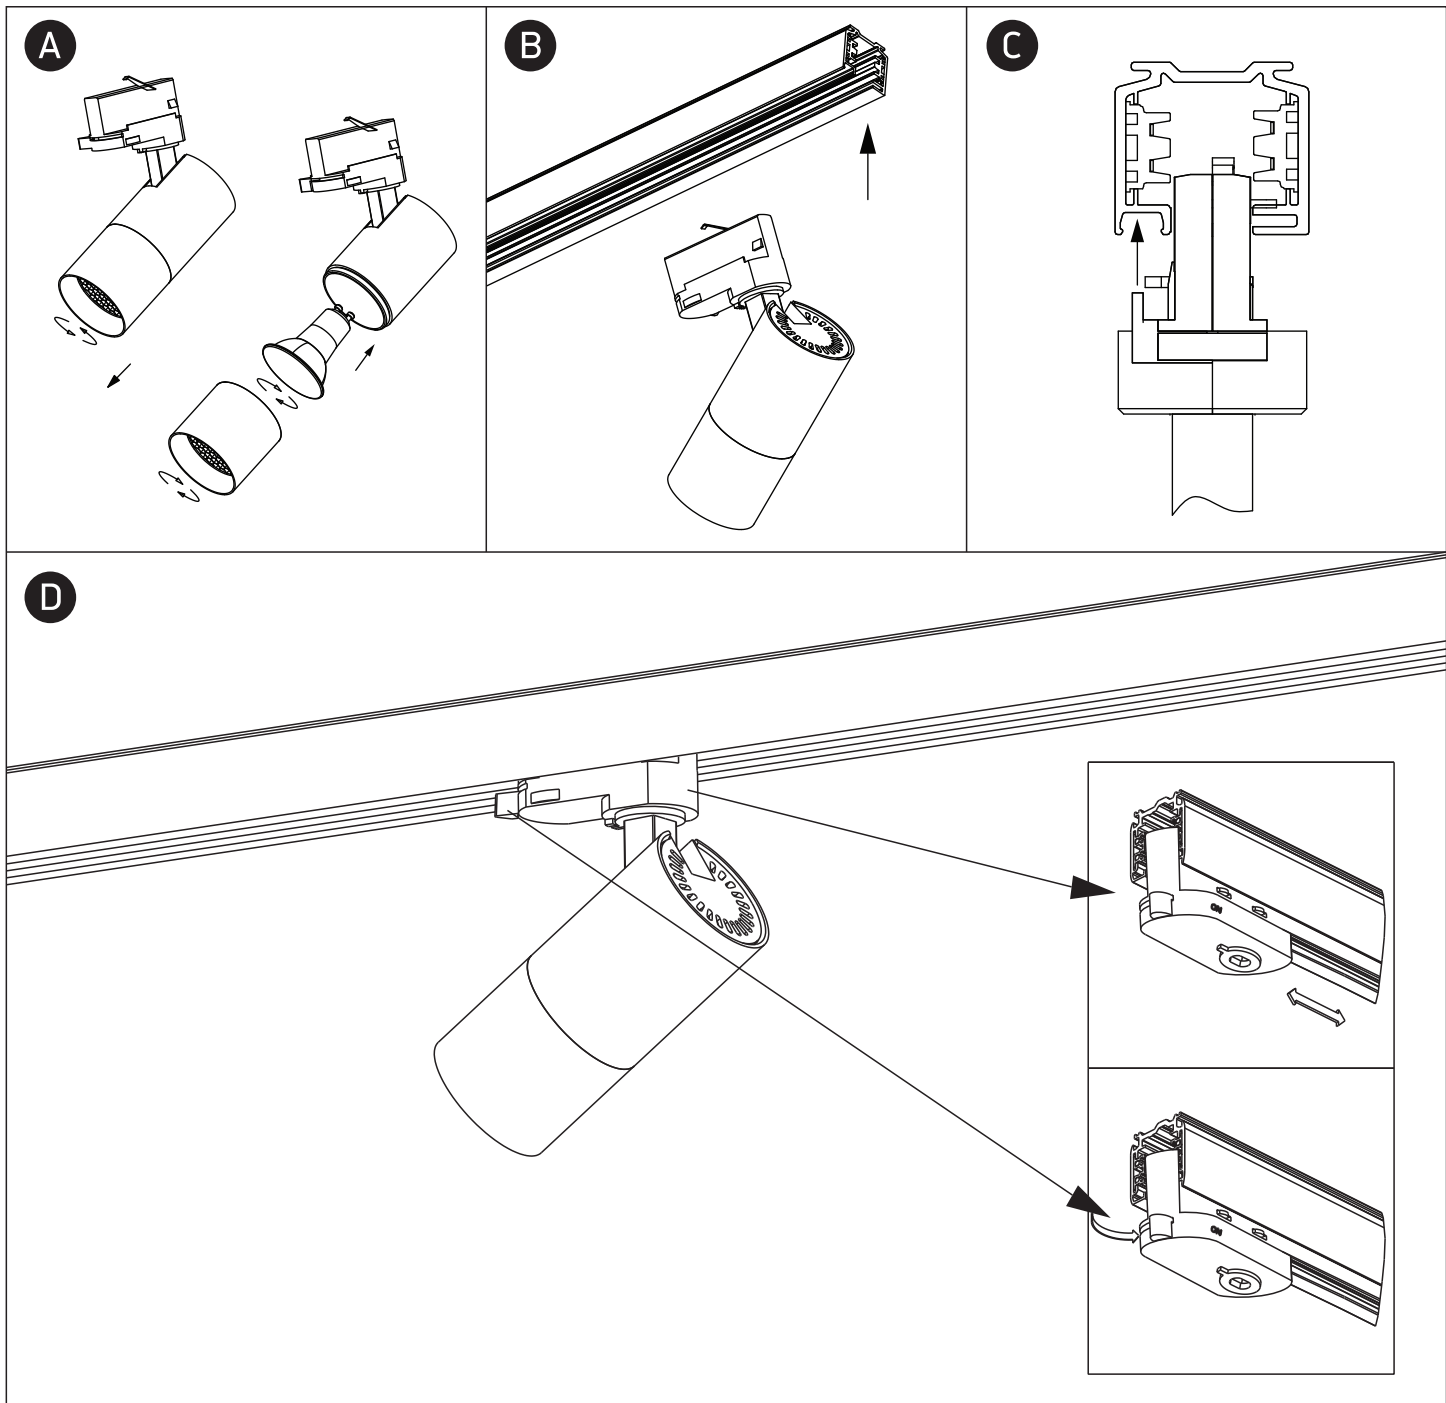

INSTALLATION MANUAL

65522T

10W | 100-240V | MR16 | GU10 | IP20 | Aluminium | Adjustable

one
LIGHT

Warnings:

1. Make sure that the product is installed properly before connecting to electricity.
2. Do not cover the fitting.
3. Maintenance and installation should only be carried out by a professional electrician.