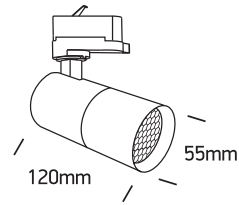

INSTALLATION MANUAL

65522T

10W | 100-240V | MR16 | GU10 | IP20 | Aluminium | Adjustable

one
LIGHT

Warnings:

1. Make sure that the product is installed properly before connecting to electricity.
2. Do not cover the fitting.
3. Maintenance and installation should only be carried out by a professional electrician.