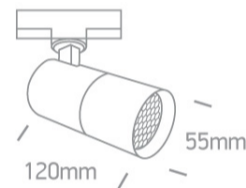

## 65522T/B

10W Dark Light MR16 GU10 Track Spot Range with removable honeycomb.

Complies with standard EN60598-1 and any other specific standards.

### Dimensions

Black

Material

Aluminium

Shape

Circular

Height

120mm

Diameter	55mm
Track mounted	Yes
Indoor	Yes
Adjustable	2 Directions