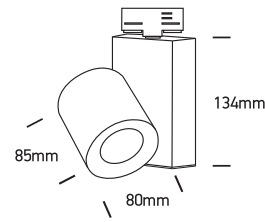

INSTALLATION MANUAL

65519T

20W | 100-240V | MR16 | GU10 | IP20 | Aluminium | Adjustable

one
LIGHT

Warnings:

1. Make sure that the product is installed properly before connecting to electricity.
2. Do not cover the fitting.
3. Maintenance and installation should only be carried out by a professional electrician.