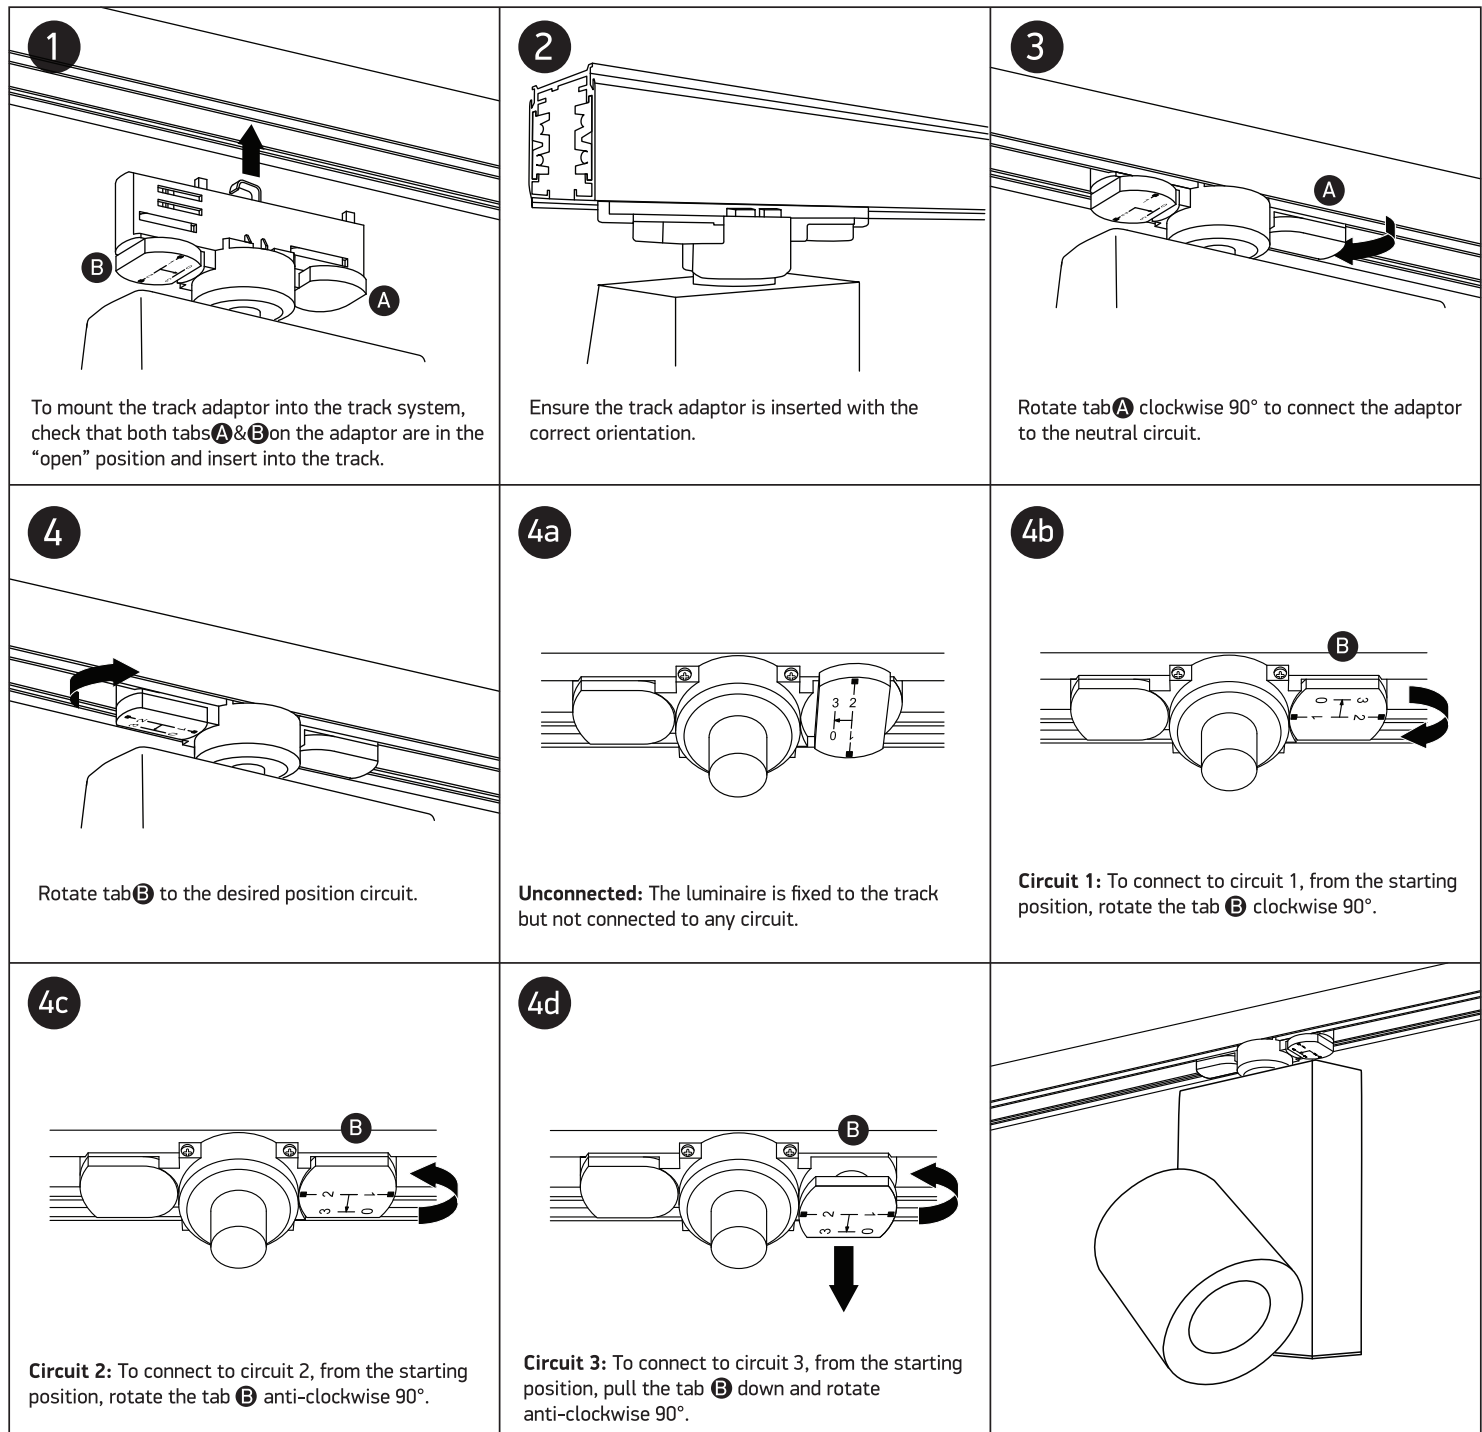

INSTALLATION MANUAL

65519T

20W | 100-240V | MR16 | GU10 | IP20 | Aluminium | Adjustable

one
LIGHT

Warnings:

1. Make sure that the product is installed properly before connecting to electricity.
2. Do not cover the fitting.
3. Maintenance and installation should only be carried out by a professional electrician.