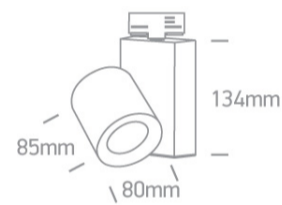

## 65519T/W

20W GU10 MR16 Track Spot Range .

Complies with standard EN60598-1 and any other specific standards.

### Dimensions

White

Material

Aluminium

Shape

Circular

Height

85mm

Diameter	80mm
Track mounted	Yes
Indoor	Yes
Adjustable	2 Directions

## Packing Info

Box Length	21cm
Box Width	10cm
Box Height	13cm
Box Weight	0,633Kg
Pcs/Carton	12

Barcode

5291889019992

Pobrano z mamadecor.pl

HS Code

9405409900