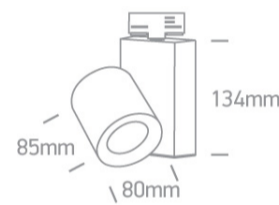

09 Track Lights&gt;GU10 Track Spots

65519T/B

20W GU10 MR16 Track Spot Range .

Complies with standard EN60598-1 and any other specific standards.

## Dimensions

Black

Material

Aluminium

Shape

Circular

Height

85mm

Diameter	80mm
Track mounted	Yes
Indoor	Yes
Adjustable	2 Directions

## Packing Info

Box Length	21cm
Box Width	10cm
Box Height	13cm
Box Weight	0,633Kg
Pcs/Carton	12

Barcode

5291889020059

Pobrano z mamadecor.pl

HS Code

9405409900