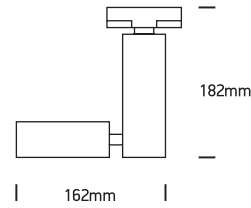

INSTALLATION MANUAL

65518T

one
LIGHT

50W | 100-240V | AR111 | GU10 | Aluminium | Adjustable

Warnings:

1. Make sure that the product is installed properly before connecting to electricity.
2. Do not cover the fitting.
3. Maintenance and installation should only be carried out by a professional electrician.