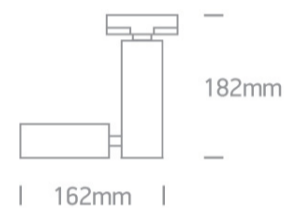

09 Track Lights>GU10 R111 Track Spots

65518T/W

50W GU10 R111 Track Spot Range .

Complies with standard EN60598-1 and any other specific standards.

Downloads

Dimensions

Related items

40002A/W

Colour

White

Material

Aluminium

Shape

Circular

Height

182mm

Diameter	111mm
Track mounted	Yes
Indoor	Yes
Adjustable	2 Directions

Electrical Characteristics

Gear	No
------	----

Fitting + Driver

Input Voltage	100-240V
50 Hz	Yes
60 Hz	Yes
Safety Class	
Power(Watts)	50W
IP Rating	IP20
Light Source	Replaceable lamp
Lamp Holder	GU10
Number of Lamps	1
Dimmable	N/A
F Mark	

Illumination Data

Illumination Diagram

Packing Info

Box Length	20cm
Box Width	12cm
Box Height	17cm
Box Weight	0,5Kg
Pcs/Carton	12

Barcode

5291889041207

Pobrano z mamadecor.pl

HS Code