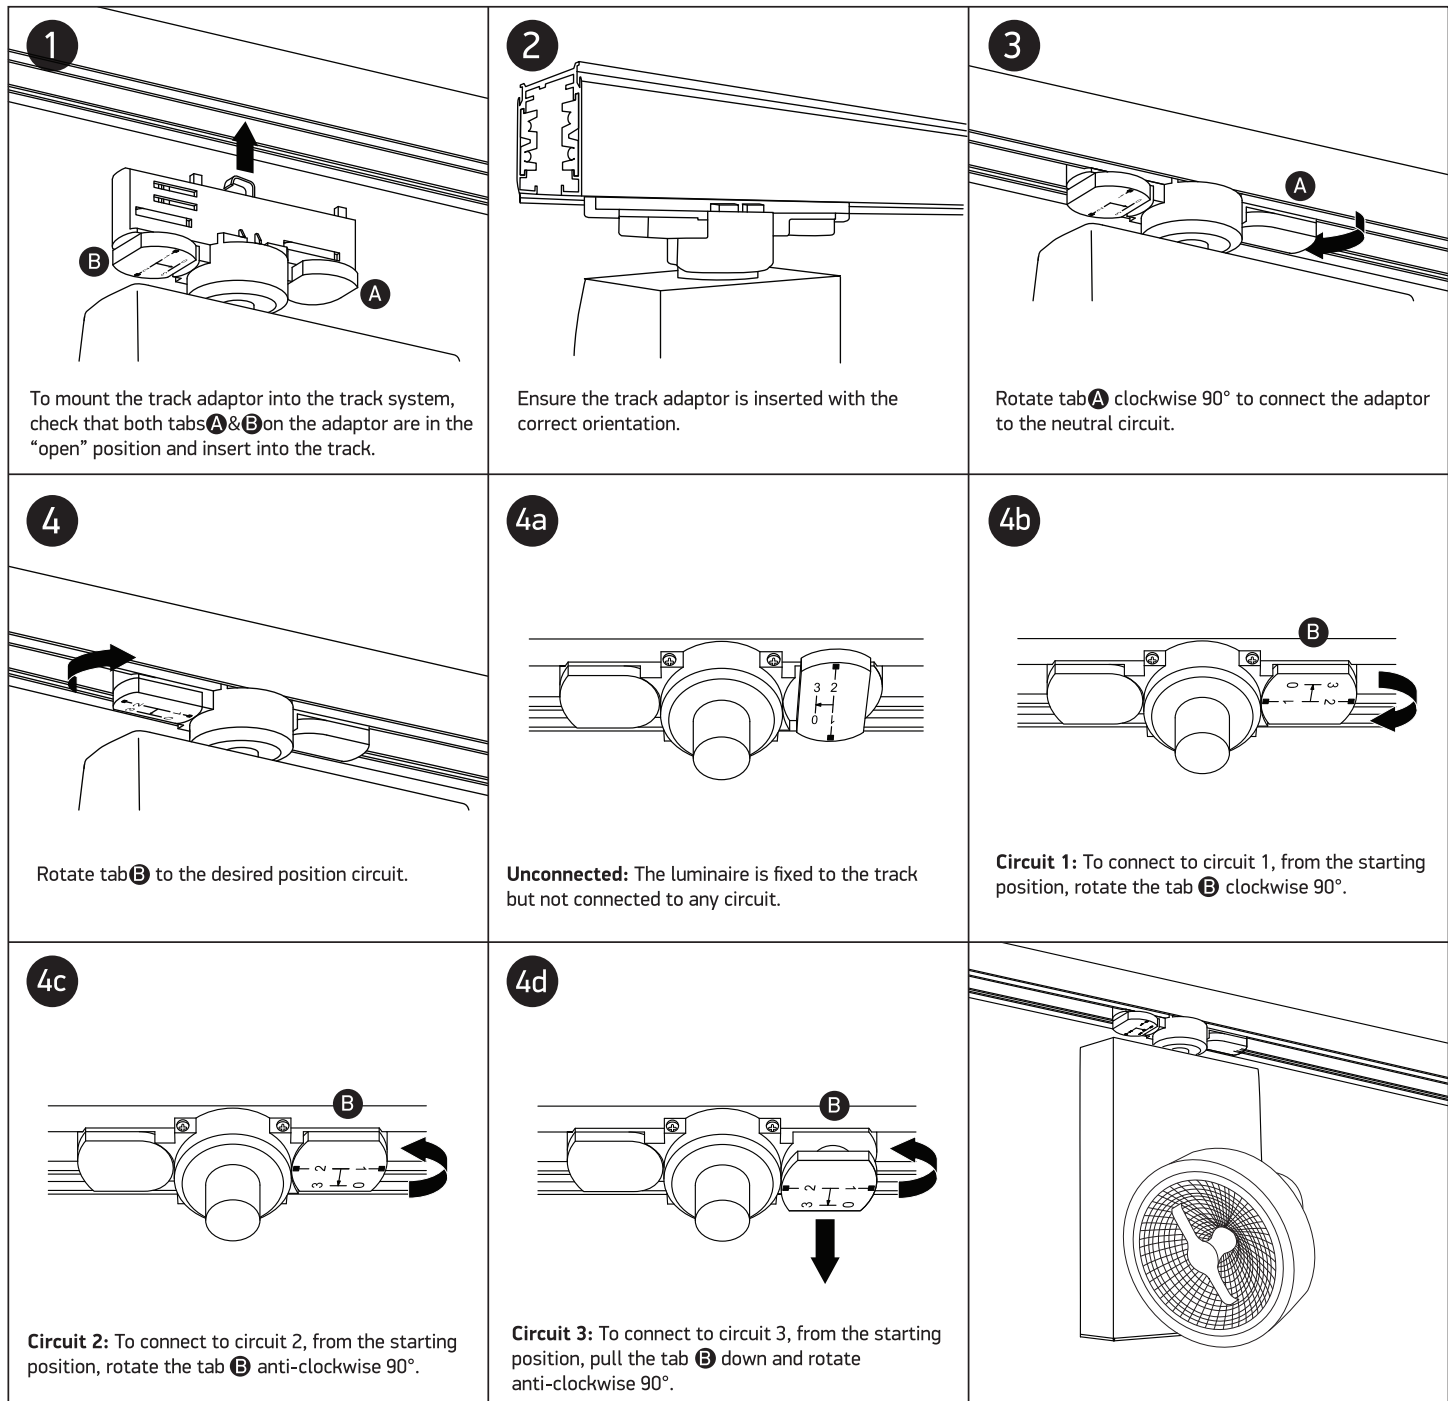

INSTALLATION MANUAL

65518T

one
LIGHT

50W | 100-240V | AR111 | GU10 | Aluminium | Adjustable

Warnings:

1. Make sure that the product is installed properly before connecting to electricity.
2. Do not cover the fitting.
3. Maintenance and installation should only be carried out by a professional electrician.