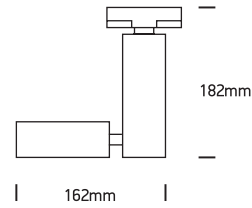

INSTALLATION MANUAL

65518T

one
LIGHT

50W | 100-240V | AR111 | GU10 | Aluminium | Adjustable

Warnings:

1. Make sure that the product is installed properly before connecting to electricity.
2. Do not cover the fitting.
3. Maintenance and installation should only be carried out by a professional electrician.