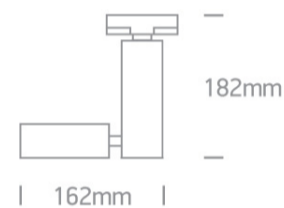

09 Track Lights&gt;GU10 R111 Track Spots

65518T/B

50W GU10 R111 Track Spot Range .

Complies with standard EN60598-1 and any other specific standards.

## Dimensions

Black

Material

Aluminium

Shape

Circular

Height

182mm

Diameter	111mm
Track mounted	Yes
Indoor	Yes
Adjustable	2 Directions

## Packing Info

Box Length	20cm
Box Width	12cm
Box Height	17cm
Box Weight	0,5Kg
Pcs/Carton	12

Barcode

5291889041214

Pobrano z [mamadecor.pl](http://mamadecor.pl)

HS Code

9405409900