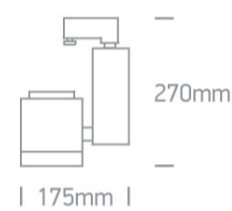

09 Track Lights>GU10 R111 Track Spots

65514T/G

75W R111 GU10 Side Box Range .

Complies with standard EN60598-1 and any other specific standards.

Downloads

Dimensions

Related items

40003A/G

Physical Specification

Item Group	09 Track Lights
Family	GU10 R111 Track Spots
Order Code	65514T/G
Colour	Grey
Material	Die Cast
Shape	Rectangular
Length	175mm

Height	270mm
Track mounted	Yes
Indoor	Yes
Adjustable	2 Directions

Illumination Data

Illumination Diagram

Packing Info

Box Length	26cm
Box Width	13,5cm
Box Height	18,5cm
Pcs/Carton	12
Barcode	5291889020028

Certification & Warranty

Warranty

5 Years

Weee Directive