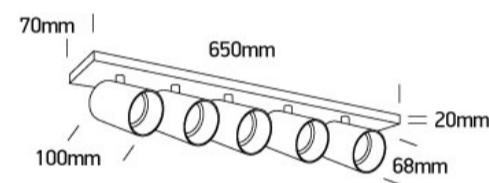

12 Wall & Ceiling>The Retro GU10 Spots

65505N/MG

5x10W Retro surface wall and ceiling decorative MR16 GU10 Spot.

Complies with standard EN60598-1 and any other specific standards.

Downloads

Dimensions

Physical Specification

| | |
|-----------------|----------------------|
| Item Group | 12 Wall & Ceiling |
| Family | The Retro GU10 Spots |
| Order Code | 65505N/MG |
| Colour | Metal Grey |
| Material | Aluminium |
| Shape | Rectangular |
| Length | 650mm |
| Width | 70mm |
| Height | 20mm |
| Surface Ceiling | Yes |
| Surface Wall | Yes |
| Indoor | Yes |

| | |
|-----------|-------|
| Box Width | 8,5cm |
|-----------|-------|

| | |
|------------|------|
| Box Height | 69cm |
|------------|------|

| | |
|------------|---------|
| Box Weight | 2.270kg |
|------------|---------|