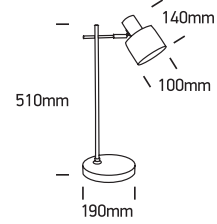

INSTALLATION MANUAL

61116A

ADJUSTABLE

100-240V | E27 | 10W | IP20 | Steel | With ON/OFF Switch / EU Schuko plug.

one
LIGHT

Warnings:

1. Make sure that the product is installed properly before connecting to electricity.
2. Do not cover the fitting.
3. Maintenance and installation should only be carried out by a professional electrician.