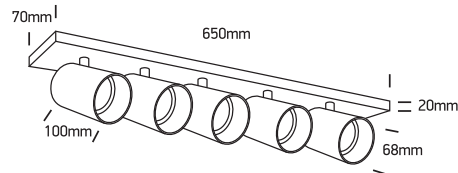

INSTALLATION MANUAL

65505N

one
LIGHT

100-240V | MR16 | GU10 | 5x10W | IP20 | Aluminium | Adjustable

Warnings:

1. Make sure that the product is installed properly before connecting to electricity.
2. Do not cover the fitting.
3. Maintenance and installation should only be carried out by a professional electrician.