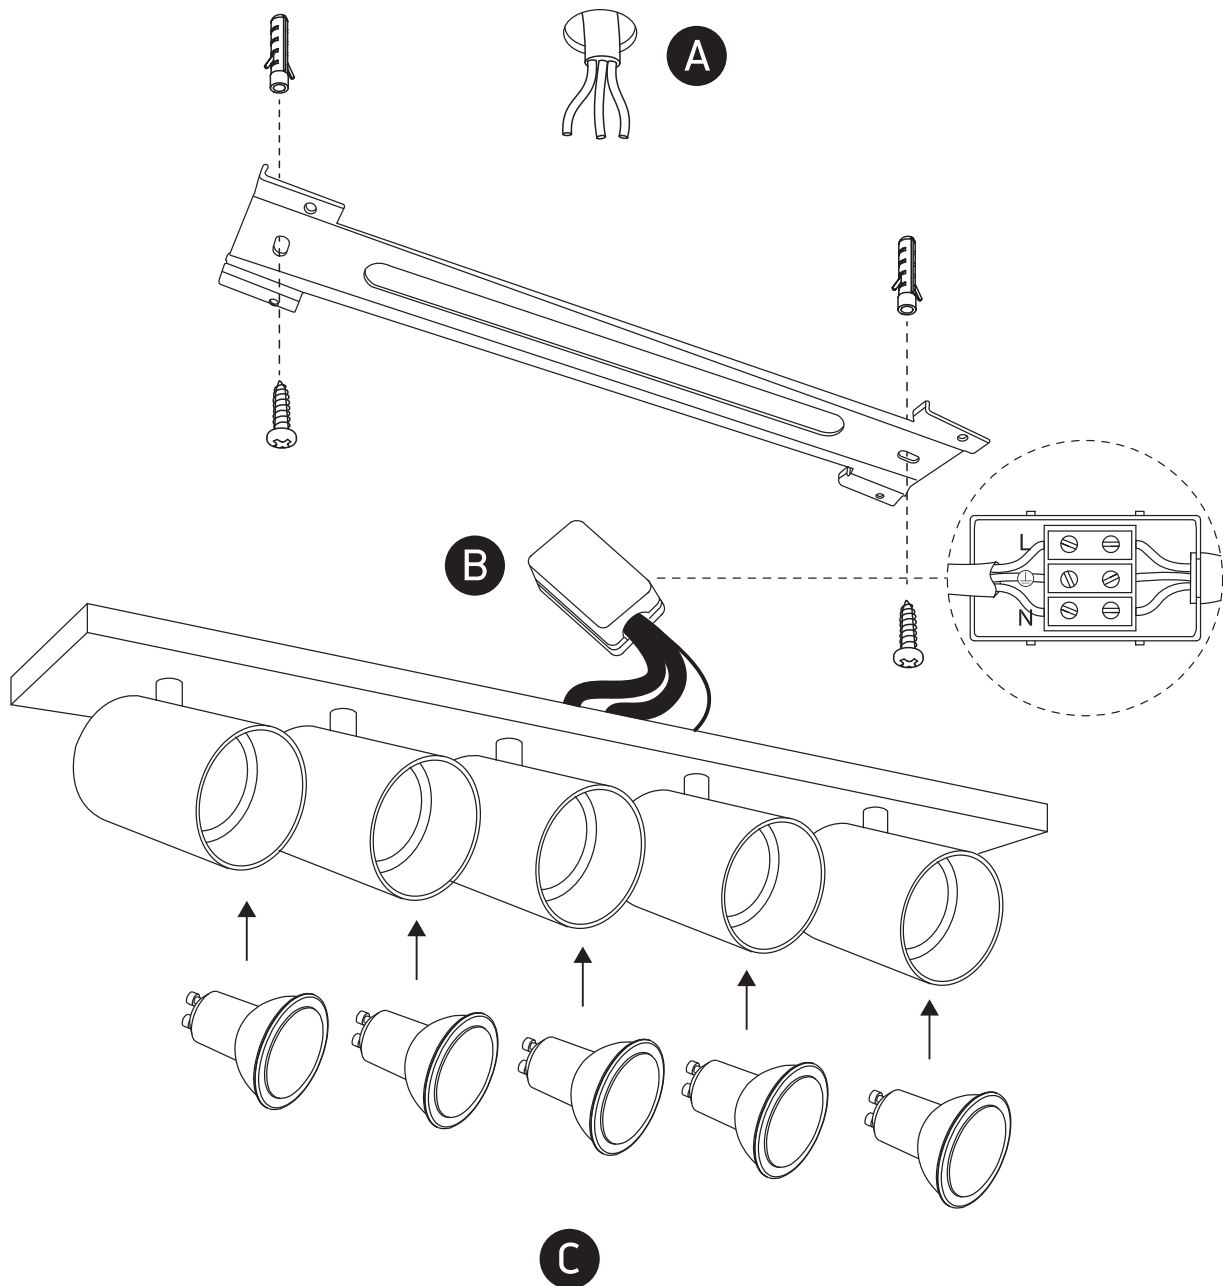

INSTALLATION MANUAL

65505N

one
LIGHT

100-240V | MR16 | GU10 | 5x10W | IP20 | Aluminium | Adjustable

Warnings:

1. Make sure that the product is installed properly before connecting to electricity.
2. Do not cover the fitting.
3. Maintenance and installation should only be carried out by a professional electrician.