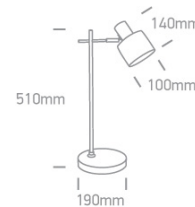

17 Hotel & Bedroom>The Hotel Retro Range

61116A/B

10W E27 Decorative table lamp with EU Schuko plug.

Complies with standard EN60598-1 and any other specific standards.

Downloads

Dimensions

Physical Specification

Item Group	17 Hotel & Bedroom
Family	The Hotel Retro Range
Order Code	61116A/B
Colour	Black
Material	Steel
Shape	Circular
Height	510mm
Diameter	190mm
Surface Floor/Ground	Yes
Indoor	Yes
Adjustable	2 Directions

Gear	No
Fitting + Driver	
Input Voltage	100-240V
50 Hz	Yes
60 Hz	Yes
Safety Class	
Power(Watts)	10W
IP Rating	IP20
Light Source	Replaceable lamp
Lamp Holder	E27
Number of Lamps	1
Dimmable	N/A
Cable Length	1500mm
F Mark	