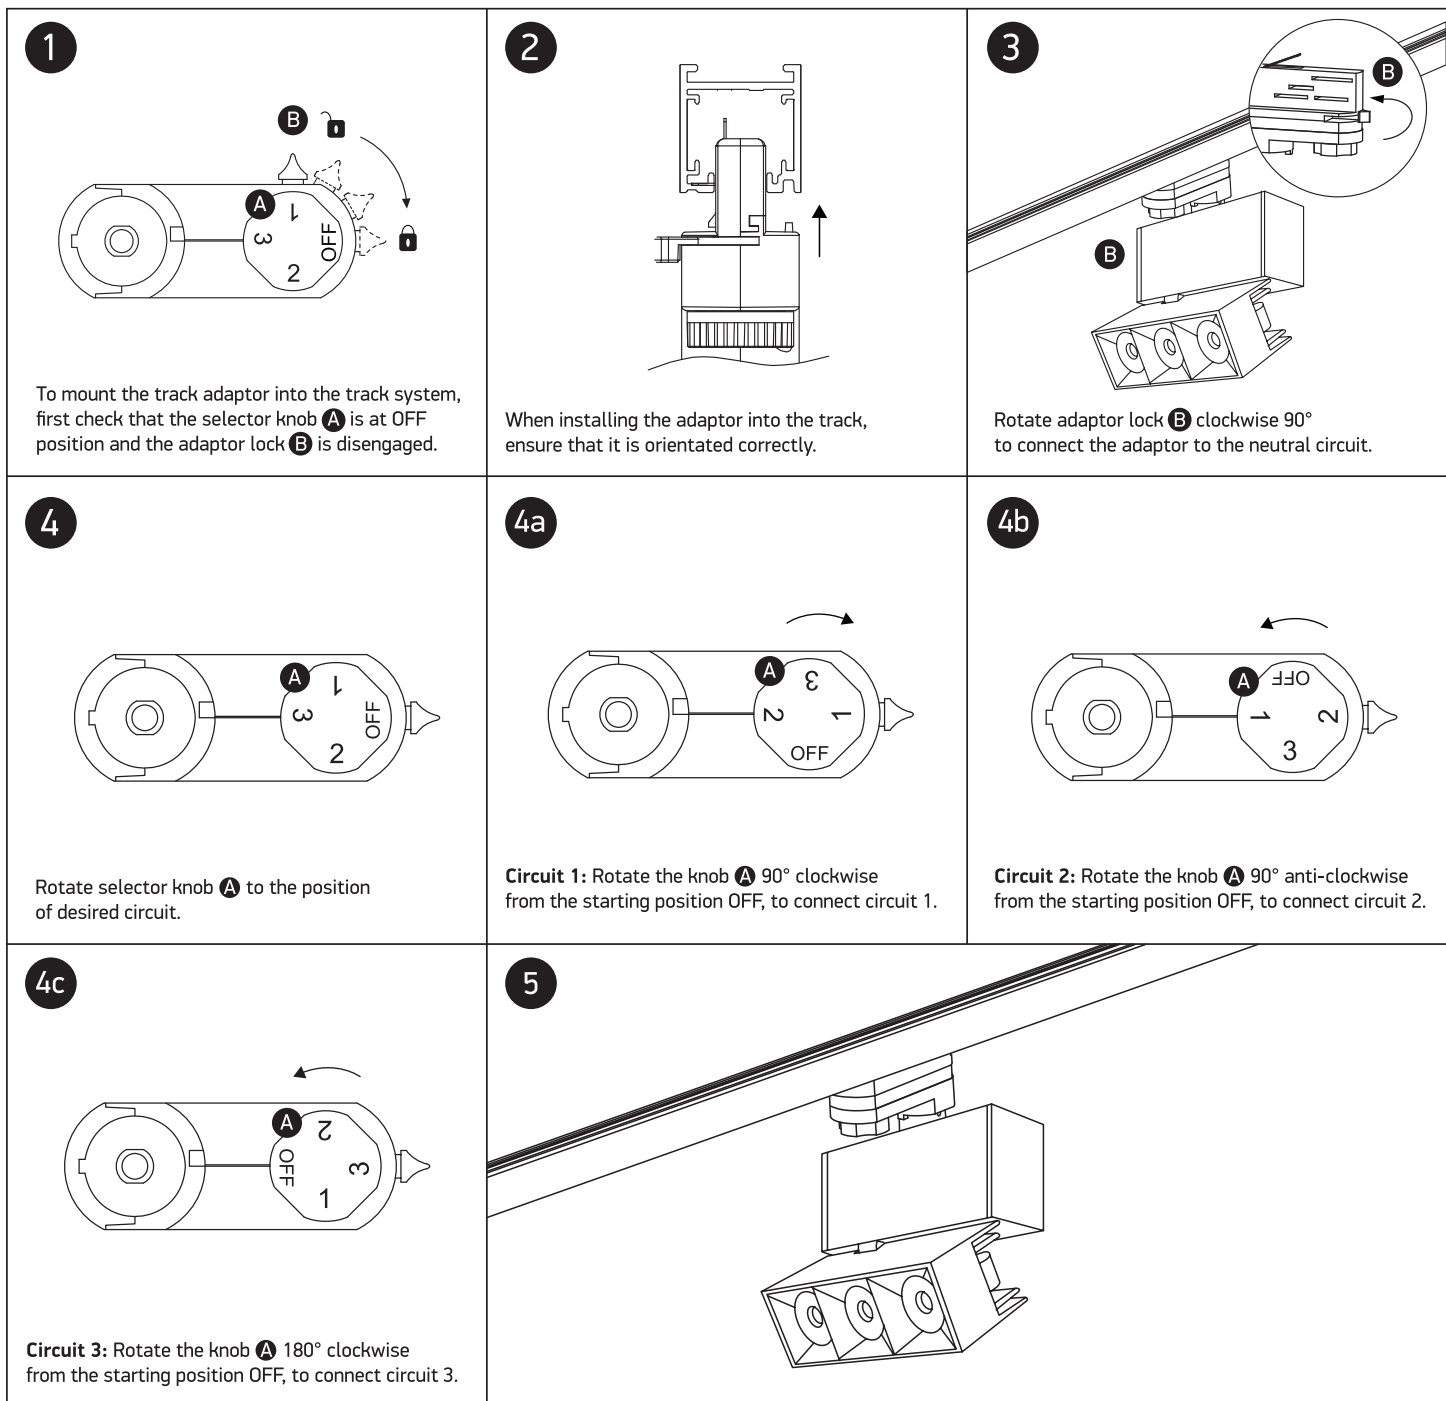

INSTALLATION MANUAL

65306BT

ecotrackspot

90 CRI

12W | 230V | 50/60Hz | IP20 | Die cast | Adjustable

Complete with 300mA driver.

one
LIGHT

Warnings: