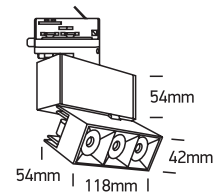

INSTALLATION MANUAL

65306BT

ecotrackspot

90 CRI

12W | 230V | 50/60Hz | IP20 | Die cast | Adjustable

Complete with 300mA driver.

one
LIGHT

Warnings: