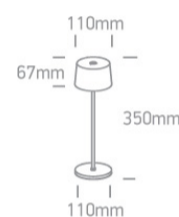

Downloads

Dimensions

Physical Specification

Item Group	18 Decorative
Family	Portable Trendy Light
Order Code	61082A/W
Colour	White
Material	Die Cast
Shape	Circular
Height	350mm
Diameter	110mm
Surface Floor/Ground	Yes
Indoor	Yes
Outdoor	Yes
Adjustable	No