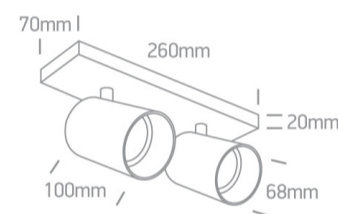

12 Wall &amp; Ceiling&gt;The Retro GU10 Spots

**65205N/MG**

2x10W Retro surface wall and ceiling decorative MR16 GU10 Spot.

Complies with standard EN60598-1 and any other specific standards.

## Dimensions

## Physical Specification

Item Group	12 Wall & Ceiling
Family	The Retro GU10 Spots
Order Code	65205N/MG
Colour	Metal Grey
Material	Aluminium
Shape	Rectangular
Length	260mm
Width	70mm
Height	20mm
Surface Ceiling	Yes
Surface Wall	Yes
Indoor	Yes

## Packing Info

Box Length	30,5cm
------------	--------

Box Width	12,5cm
-----------	--------

Box Height	8,5cm
------------	-------

Box Weight	0.975kg
------------	---------

Pcs/Carton	12
------------	----