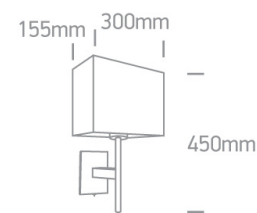

18 Decorative>The Hotel Range Metal

61078/C

40W E27 decorative wall bedside lamp with ON/OFF switch, IP20 .

Complies with standard EN60598-1 and any other specific standards.

Downloads

Dimensions

Physical Specification

Item Group	18 Decorative
Family	The Hotel Range Metal
Order Code	61078/C
Colour	Chrome
Material	Metal
Diffuser Material	Fabric
Shape	Rectangular
Length	300mm
Width	155mm
Height	450mm
Surface Wall	Yes
Indoor	Yes