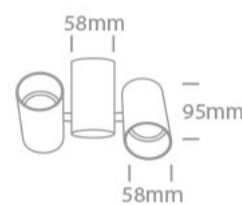

## Dimensions

White

Material

Aluminium

Shape

Circular

Height

95mm

Diameter	58mm
Surface Ceiling	Yes
Surface Wall	Yes
Indoor	Yes
Adjustable	1 Direction