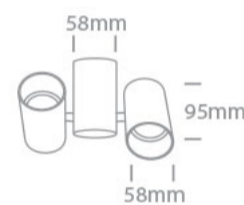

## Dimensions

Black

Material

Aluminium

Shape

Circular

Height

95mm

Diameter	58mm
Surface Ceiling	Yes
Surface Wall	Yes
Indoor	Yes
Adjustable	1 Direction