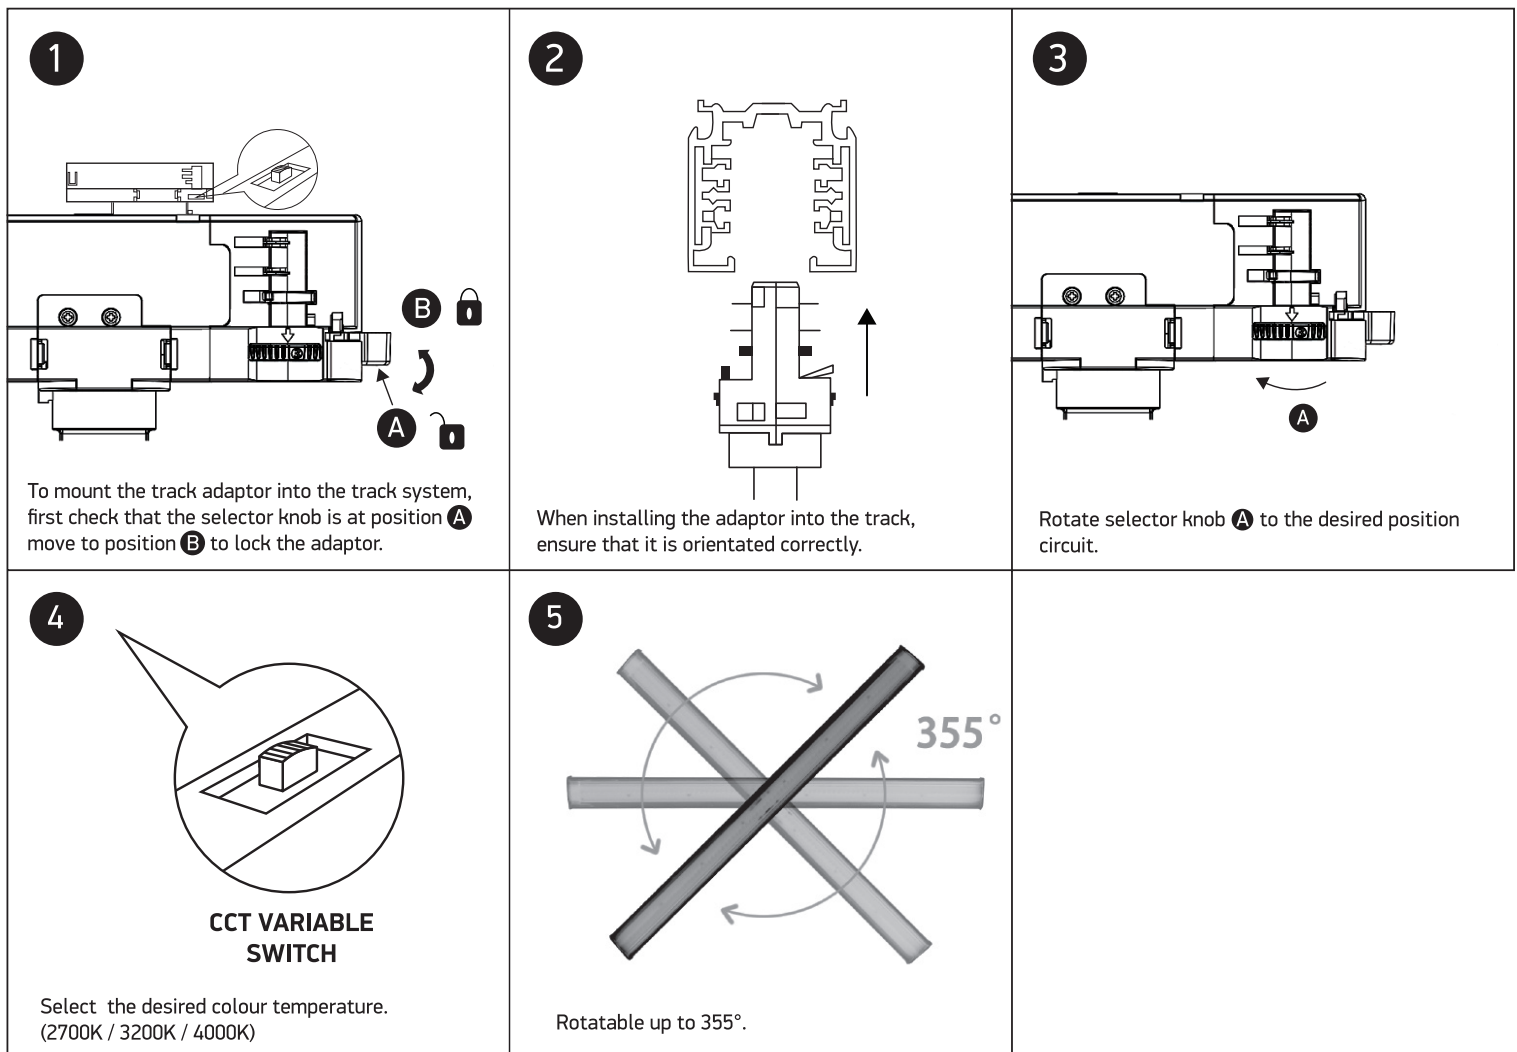

INSTALLATION MANUAL

65172AT

LED
BUILT IN

ADJUSTABLE

UGR19

90
CRI

one
LIGHT

30W | LED | 230V | 50/60Hz | IP20 | Aluminium

Complete with 700mA driver.

Warnings:

1. Make sure that the product is installed properly before connecting to electricity.
2. Do not cover the fitting.
3. Maintenance and installation should only be carried out by a professional electrician.