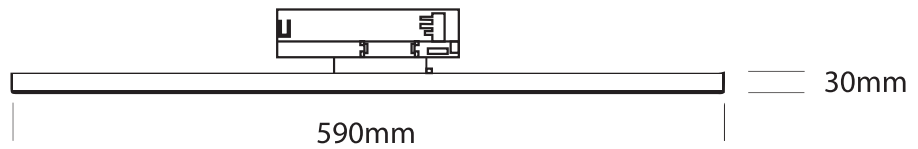

INSTALLATION MANUAL

65172AT

LED
BUILT IN

ADJUSTABLE

UGR19

90
CRI

one
LIGHT

30W | LED | 230V | 50/60Hz | IP20 | Aluminium

Complete with 700mA driver.

Warnings:

1. Make sure that the product is installed properly before connecting to electricity.
2. Do not cover the fitting.
3. Maintenance and installation should only be carried out by a professional electrician.