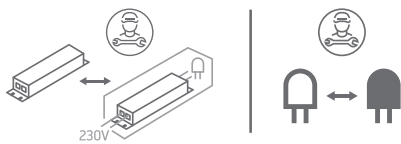

INSTALLATION MANUAL

65172AT

LED
BUILT IN

ADJUSTABLE

UGR19

90
CRI

one
LIGHT

30W | LED | 230V | 50/60Hz | IP20 | Aluminium

Complete with 700mA driver.

Warnings:

1. Make sure that the product is installed properly before connecting to electricity.
2. Do not cover the fitting.
3. Maintenance and installation should only be carried out by a professional electrician.