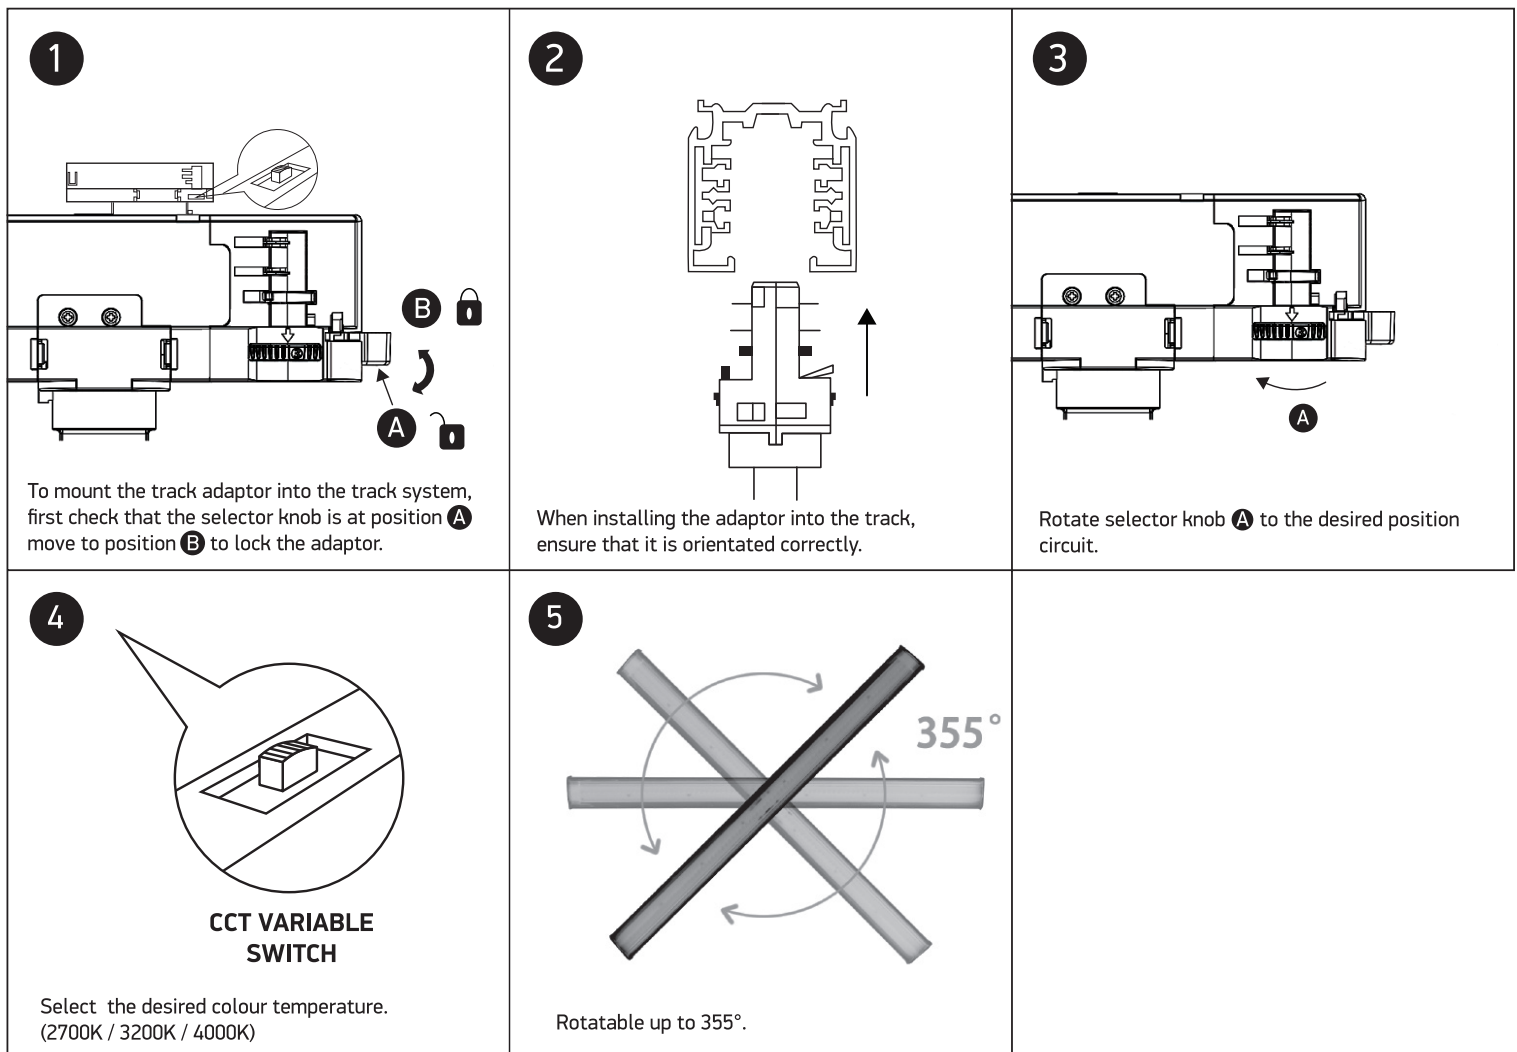

## 65172AT

**LED**  
BUILT IN

ADJUSTABLE

UGR19

90  
CRI

**one**  
LIGHT

30W | LED | 230V | 50/60Hz | IP20 | Aluminium

Complete with 700mA driver.