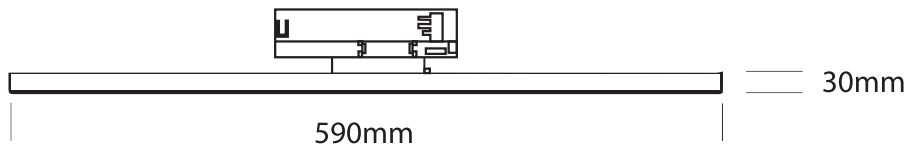

## 65172AT

**LED**  
BUILT IN

ADJUSTABLE

UGR19

90  
CRI

**one**  
LIGHT

30W | LED | 230V | 50/60Hz | IP20 | Aluminium

Complete with 700mA driver.