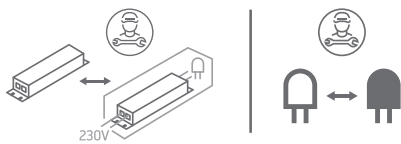

## 65172AT

**LED**  
BUILT IN

ADJUSTABLE

UGR19

90  
CRI

**one**  
LIGHT

30W | LED | 230V | 50/60Hz | IP20 | Aluminium

Complete with 700mA driver.

### Warnings:

1. Make sure that the product is installed properly before connecting to electricity.
2. Do not cover the fitting.
3. Maintenance and installation should only be carried out by a professional electrician.