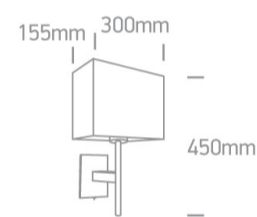

18 Decorative>The Hotel Range Metal

61078/BBS

40W E27 decorative wall bedside lamp with ON/OFF switch, IP20 .

Complies with standard EN60598-1 and any other specific standards.

Downloads

Dimensions

Physical Specification

Item Group	18 Decorative
Family	The Hotel Range Metal
Order Code	61078/BBS
Colour	Brushed Brass
Material	Metal
Diffuser Material	Fabric
Shape	Rectangular
Length	300mm
Width	155mm
Height	450mm
Surface Wall	Yes
Indoor	Yes