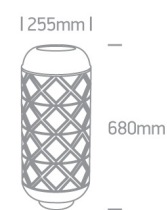

18 Decorative>The Oriental Range Metal

61048A

40W E27 Antique Oriental Table lamp, IP20 .

Complies with standard EN60598-1 and any other specific standards.

Downloads

Dimensions

Related items

9G06F/E

Physical Specification

Item Group

18 Decorative

Family

The Oriental Range Metal

Order Code

61048A

Colour

Antique Oriental

Material

Metal

Shape

Circular

Height

680mm

Diameter	255mm
Surface Floor/Ground	Yes
Indoor	Yes
Adjustable	No