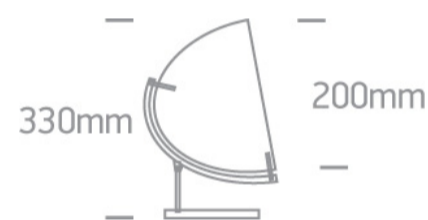

18 Decorative>Chrome Classic Metal

61038/C

E27 Chrome Classic Table lamp, IP20.

Complies with standard EN60598-1 and any other specific standards.

Downloads

Dimensions

Physical Specification

Item Group	18 Decorative
Family	Chrome Classic Metal
Order Code	61038/C
Colour	Brushed Chrome
Material	Metal
Shape	Circular
Height	330mm
Diameter	200mm
Surface Floor/Ground	Yes
Indoor	Yes
Adjustable	No