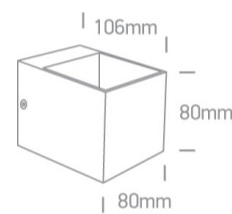

12 Wall & Ceiling>G9 Decorative Wall Lights Aluminium

6030/W

30W G9 Aluminium Mirror Reflector Decorative Wall Lights.

Complies with standard EN60598-1 and any other specific standards.

Downloads

Dimensions

Physical Specification

Item Group	12 Wall & Ceiling
Family	G9 Decorative Wall Lights Aluminium
Order Code	6030/W
Colour	White
Material	Aluminium
Shape	Rectangular
Length	80mm
Width	80mm
Height	106mm
Surface Wall	Yes
Indoor	Yes
Adjustable	No