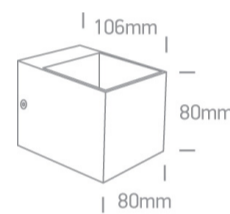

12 Wall & Ceiling>G9 Decorative Wall Lights Aluminium

6030/B

30W G9 Aluminium Mirror Reflector Decorative Wall Lights.

Complies with standard EN60598-1 and any other specific standards

Downloads

Dimensions

Physical Specification

Item Group	12 Wall & Ceiling
Family	G9 Decorative Wall Lights Aluminium
Order Code	6030/B
Colour	Black
Material	Aluminium
Shape	Rectangular
Length	80mm
Width	80mm
Height	106mm
Surface Wall	Yes
Indoor	Yes
Adjustable	No