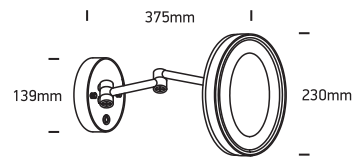

INSTALLATION MANUAL

60204

ecolight

one
LIGHT

100-240V | SMD LED | 7W | IP44 | Die cast + Mirror

Complete with 300mA driver.

Warnings:

1. Make sure that the product is installed properly before connecting to electricity.
2. Do not cover the fitting.
3. Maintenance and installation should only be carried out by a professional electrician.