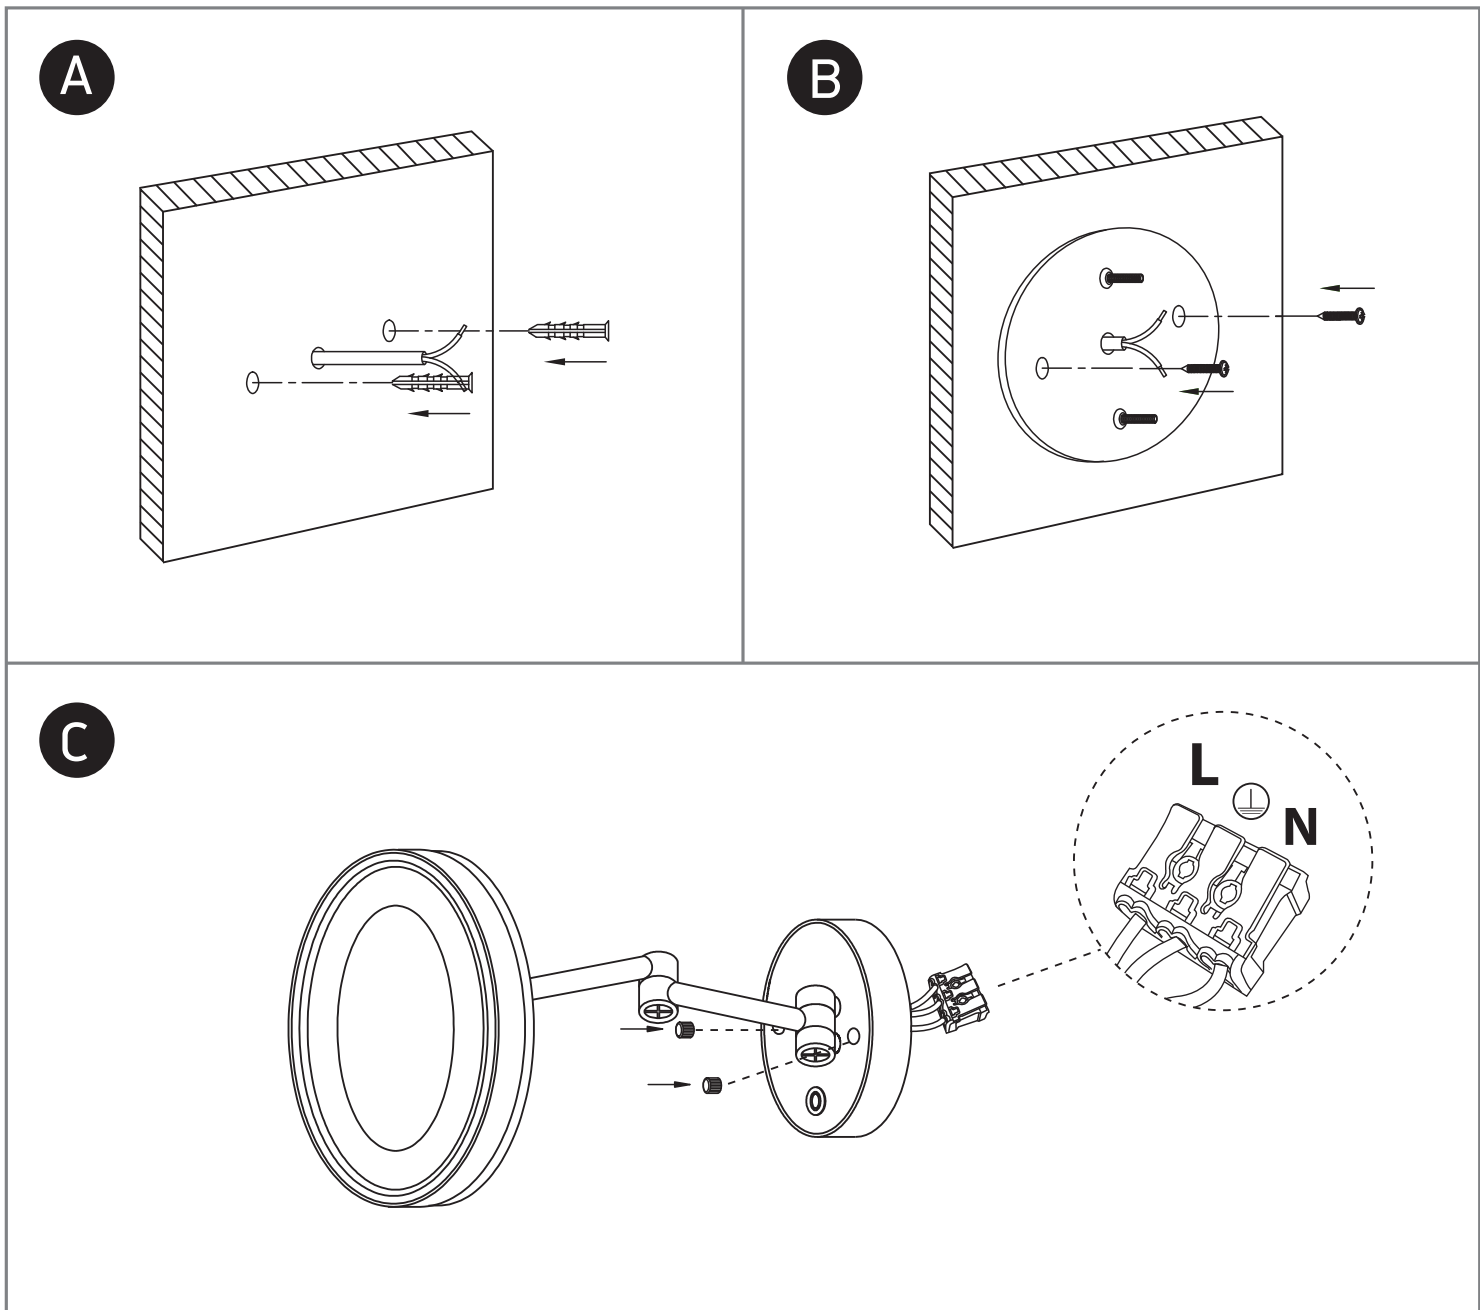

INSTALLATION MANUAL

60204

ecolight

one
LIGHT

100-240V | SMD LED | 7W | IP44 | Die cast + Mirror

Complete with 300mA driver.

Warnings:

1. Make sure that the product is installed properly before connecting to electricity.
2. Do not cover the fitting.
3. Maintenance and installation should only be carried out by a professional electrician.