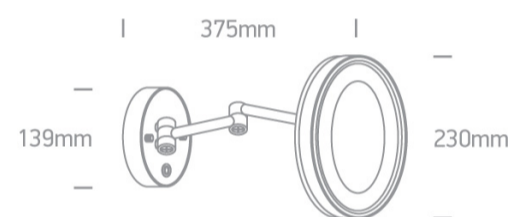

16 Bathroom & Mirror>Mirror Side Lights Metal & glass

60204/C

7W LED Chrome Mirror, IP44.

Supplied with non-dimmable LED driver.

Complies with standard EN60598-1 and any other specific standards.

Downloads

Dimensions

Physical Specification

Item Group	16 Bathroom & Mirror
Family	Mirror Side Lights Metal & glass
Order Code	60204/C
Colour	Chrome
Material	Die Cast
Diffuser Material	Acrylic
Shape	Circular
Height	375mm
Diameter	230mm
Surface Wall	Yes
Indoor	Yes

Gear	Built In
Fitting + Driver	
Input Voltage	100-240V
50 Hz	Yes
60 Hz	Yes
Safety Class	
Power(Watts)	7W
IP Rating	IP44
Light Source	LED built in
Dimmable	No
F Mark	

Fitting	
Input Type	Constant Current
Input Current	300mA
Voltage	20V
Power(Watts)	6W
IP Rating	IP44
Light Source	LED built in
LED Type	SMD 1734
LED Brand	Epistar

Box Length	26cm
Box Width	24cm
Box Height	12cm
Box Weight	1,8kg
Pcs/Carton	6
Barcode	5291889027027
HS Code	9405409900

Certification & Warranty

Warranty	2 Years
Weee Directive	Yes

switch to
one light!

one
LIGHT