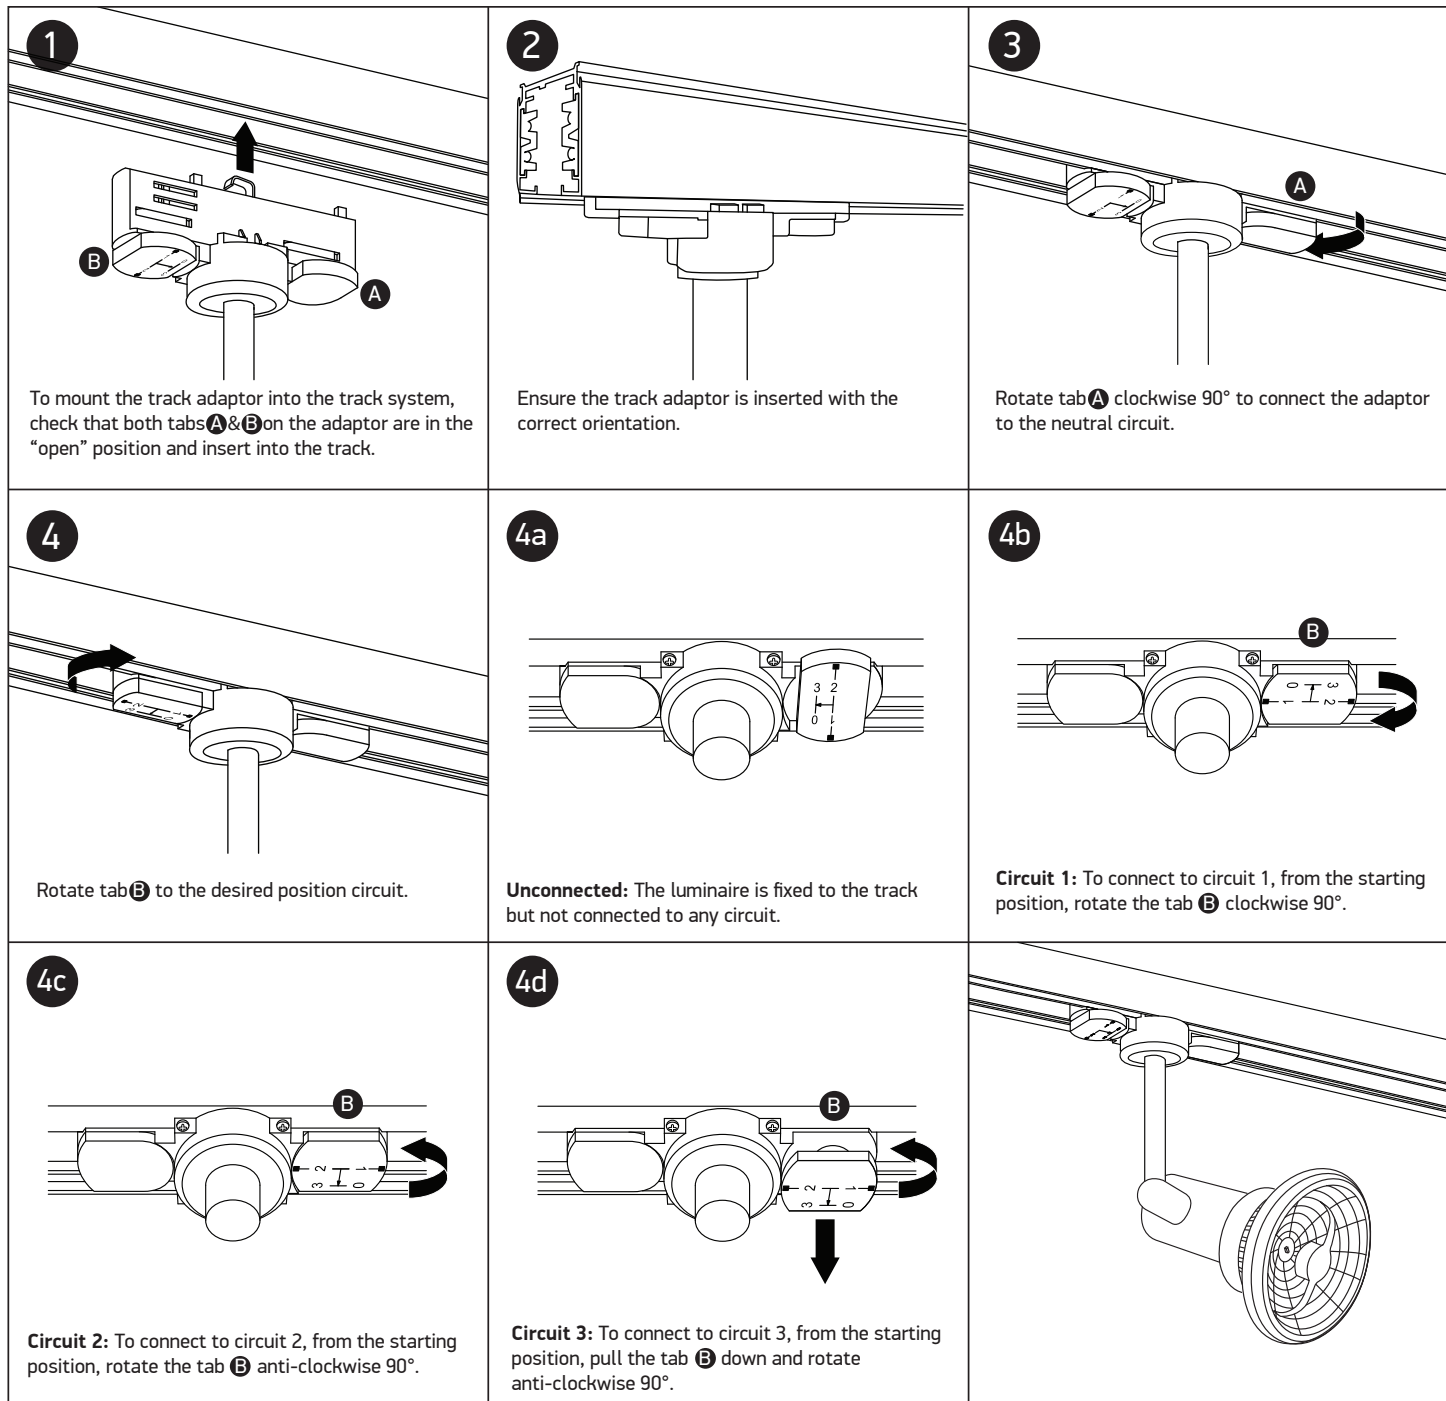

INSTALLATION MANUAL

65118AT

50W | 100-240V | R111 | GU10 | IP20 | Die cast | Adjustable

Warnings:

1. Make sure that the product is installed properly before connecting to electricity.
2. Do not cover the fitting.
3. Maintenance and installation should only be carried out by a professional electrician.