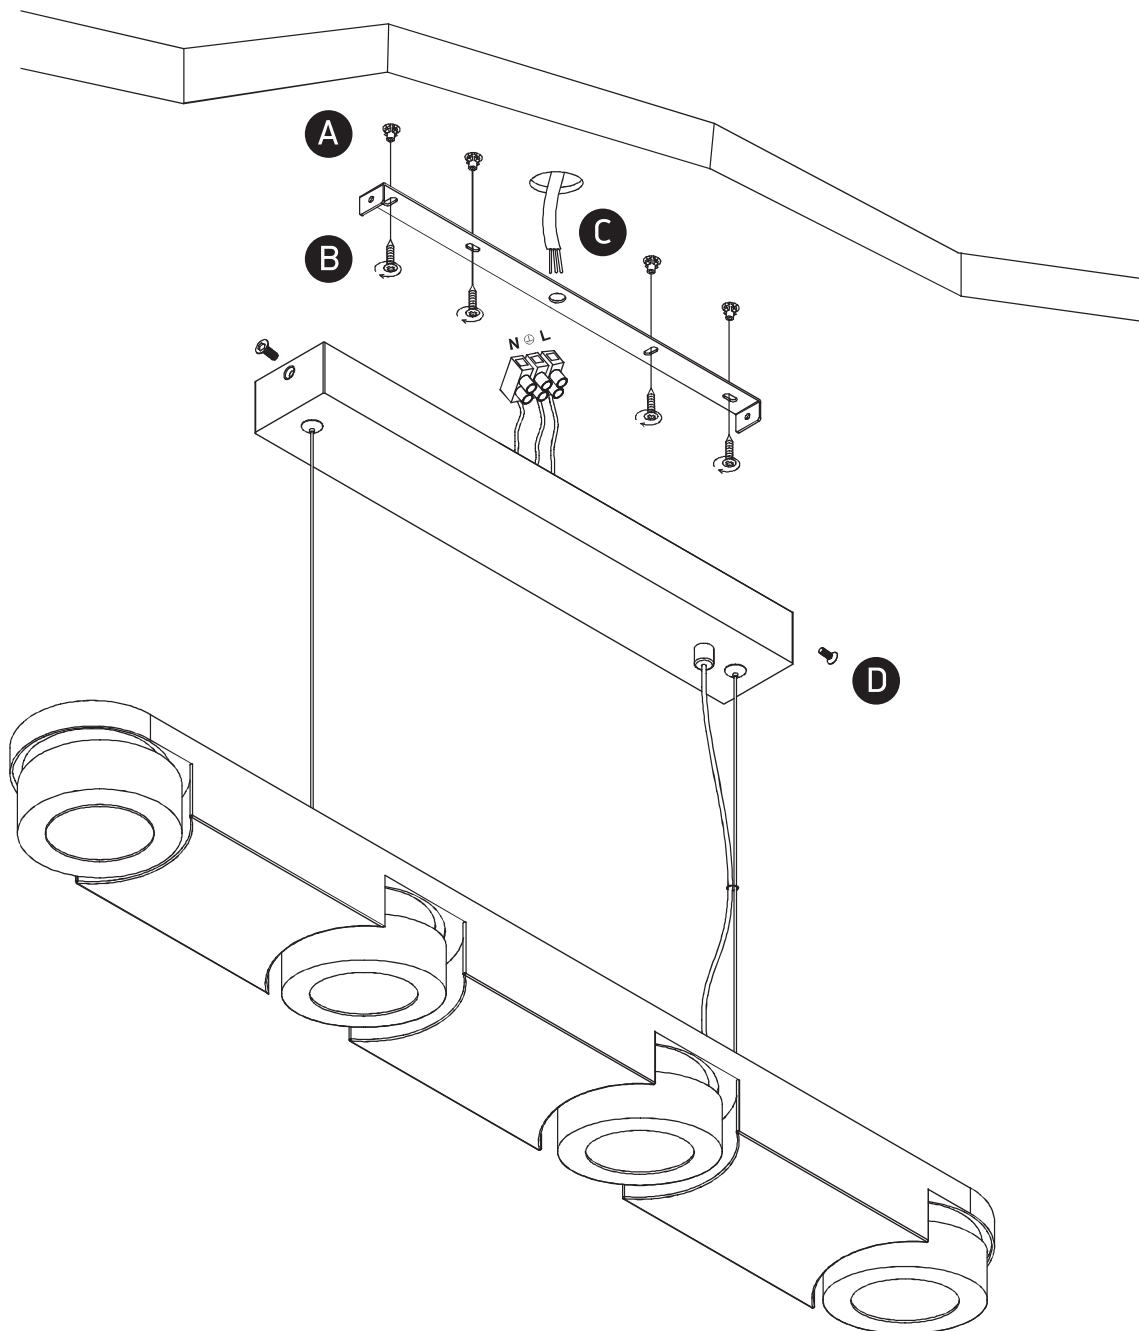

INSTALLATION MANUAL

65110P

ecolight

CE

RoHS
COMPLIANT

NOT
DIMMABLE

230V | 4x10W | IP20 | Die cast | Adjustable

Complete with driver

80
CRI

one
LIGHT

Warnings:

1. Make sure that the product is installed properly before connecting to electricity.
2. Do not cover the fitting.
3. Maintenance and installation should only be carried out by a professional electrician.