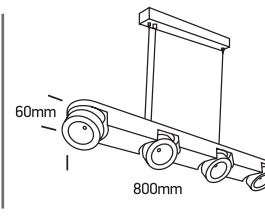

INSTALLATION MANUAL

65110P

ecolight

CE

RoHS
COMPLIANT

NOT
DIMMABLE

230V | 4x10W | IP20 | Die cast | Adjustable

Complete with driver

80
CRI

one
LIGHT