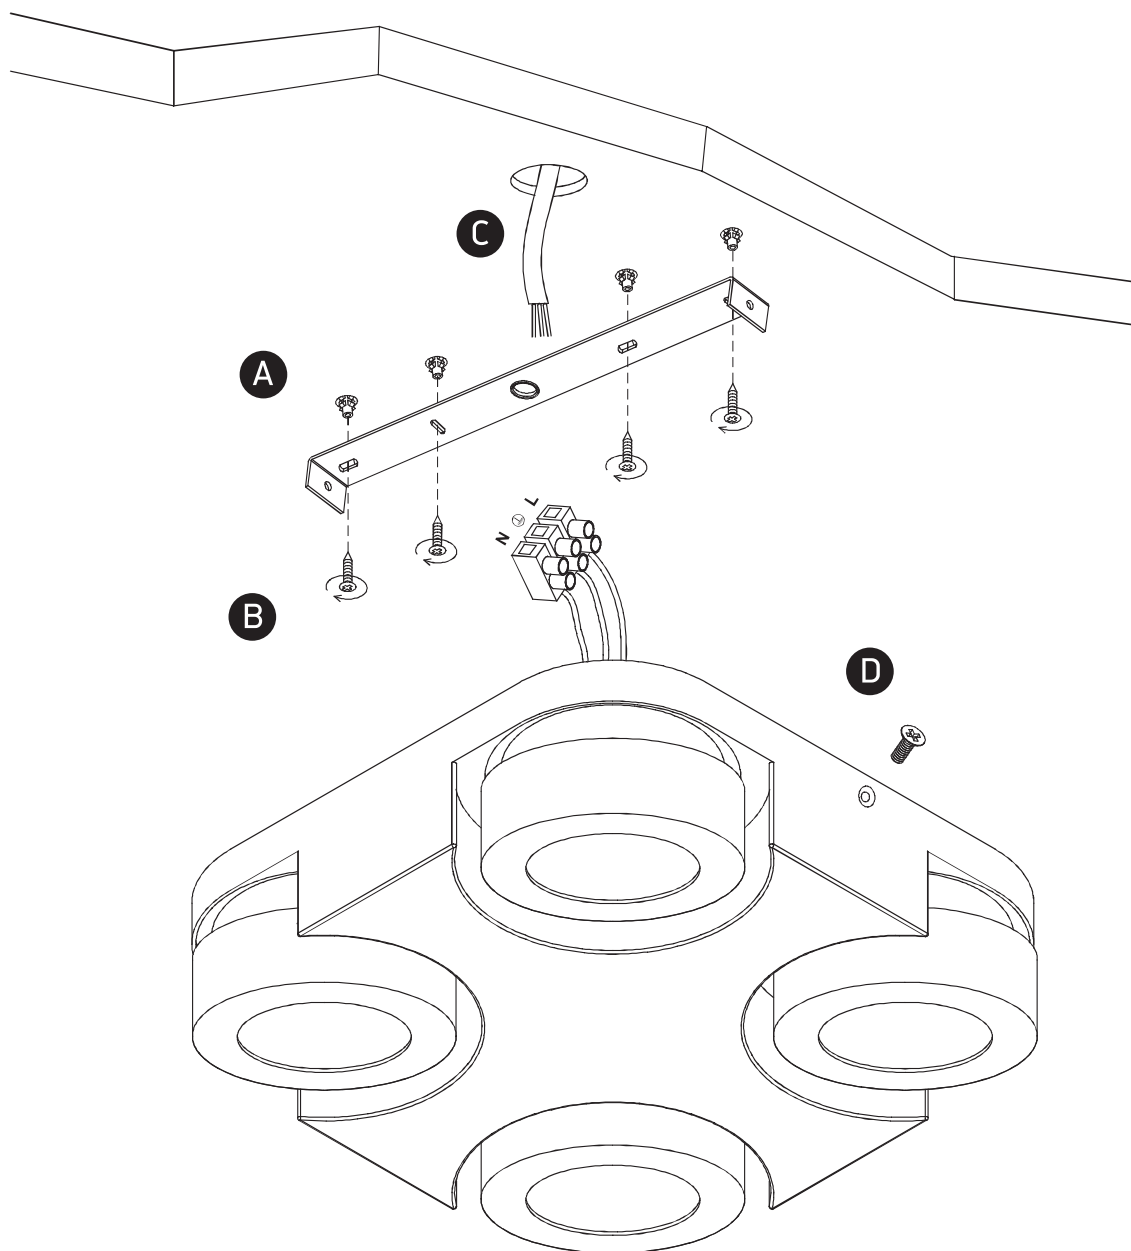

INSTALLATION MANUAL

65110F

ecolight

CE

RoHS
COMPLIANT

NOT
DIMMABLE

255x255mm

60mm

230V | 4x10W | IP20 | Die cast | Adjustable

Complete with driver

80
CRI

one
LIGHT

Warnings:

1. Make sure that the product is installed properly before connecting to electricity.
2. Do not cover the fitting.
3. Maintenance and installation should only be carried out by a professional electrician.