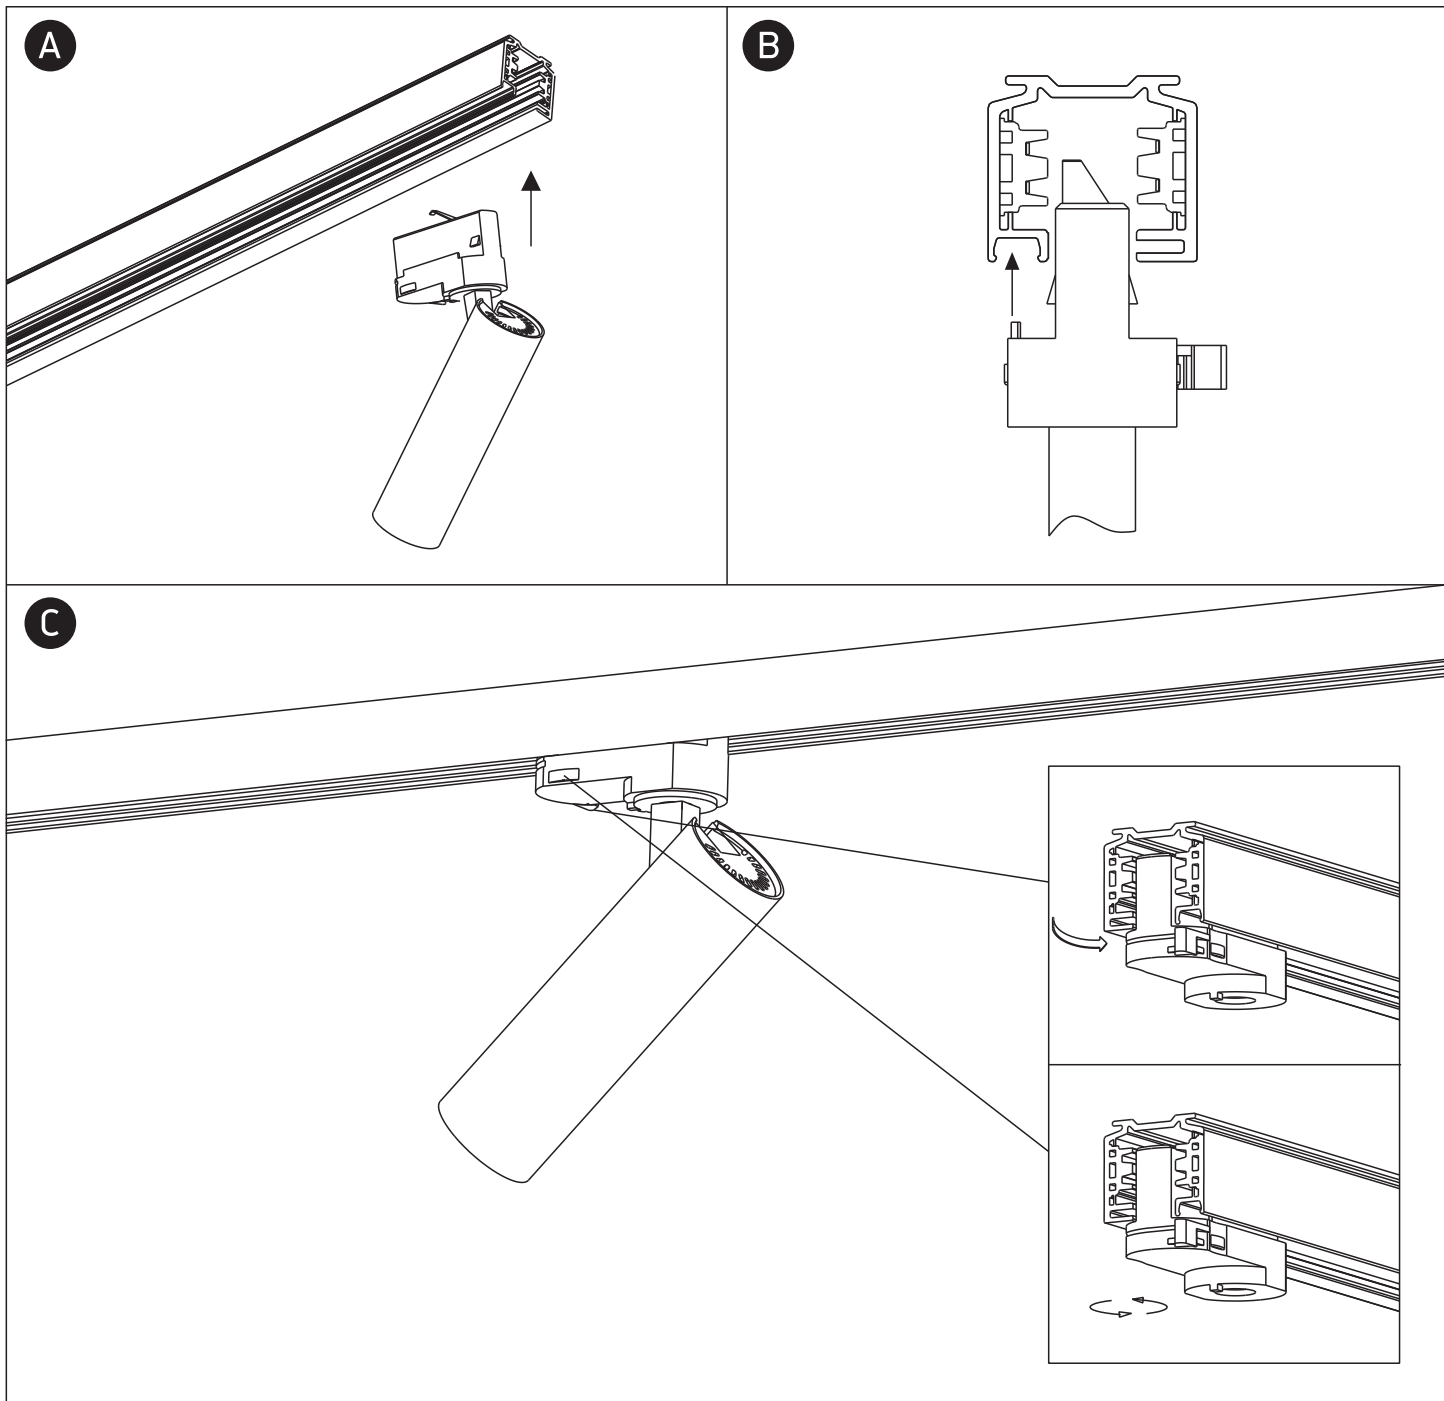

INSTALLATION MANUAL

65108T

ecotrackspot

8W | 230V | 50/60Hz | IP20 | Aluminium | Adjustable
Complete with driver.

90
CRI

one
LIGHT

Warnings:

1. Make sure that the product is installed properly before connecting to electricity.
2. Do not cover the fitting.
3. Maintenance and installation should only be carried out by a professional electrician.