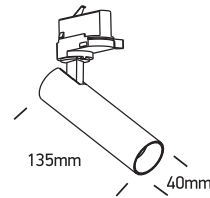

INSTALLATION MANUAL

65108T

ecotrackspot

8W | 230V | 50/60Hz | IP20 | Aluminium | Adjustable
Complete with driver.

90
CRI

one
LIGHT

Warnings:

1. Make sure that the product is installed properly before connecting to electricity.
2. Do not cover the fitting.
3. Maintenance and installation should only be carried out by a professional electrician.