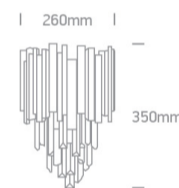

New 2021 Edition 2>Decorative

60132

Classic Wall Decorative 2xE14 lamps fitting.

Complies with standard EN60598-1 and any other specific standards.

Downloads

Dimensions

Physical Specification

Item Group	New 2021 Edition 2
Family	Decorative
Order Code	60132
Colour	Brass
Material	Aluminium + glass
Shape	Rectangular
Width	260mm
Height	350mm
Surface Wall	Yes
Indoor	Yes
Adjustable	No