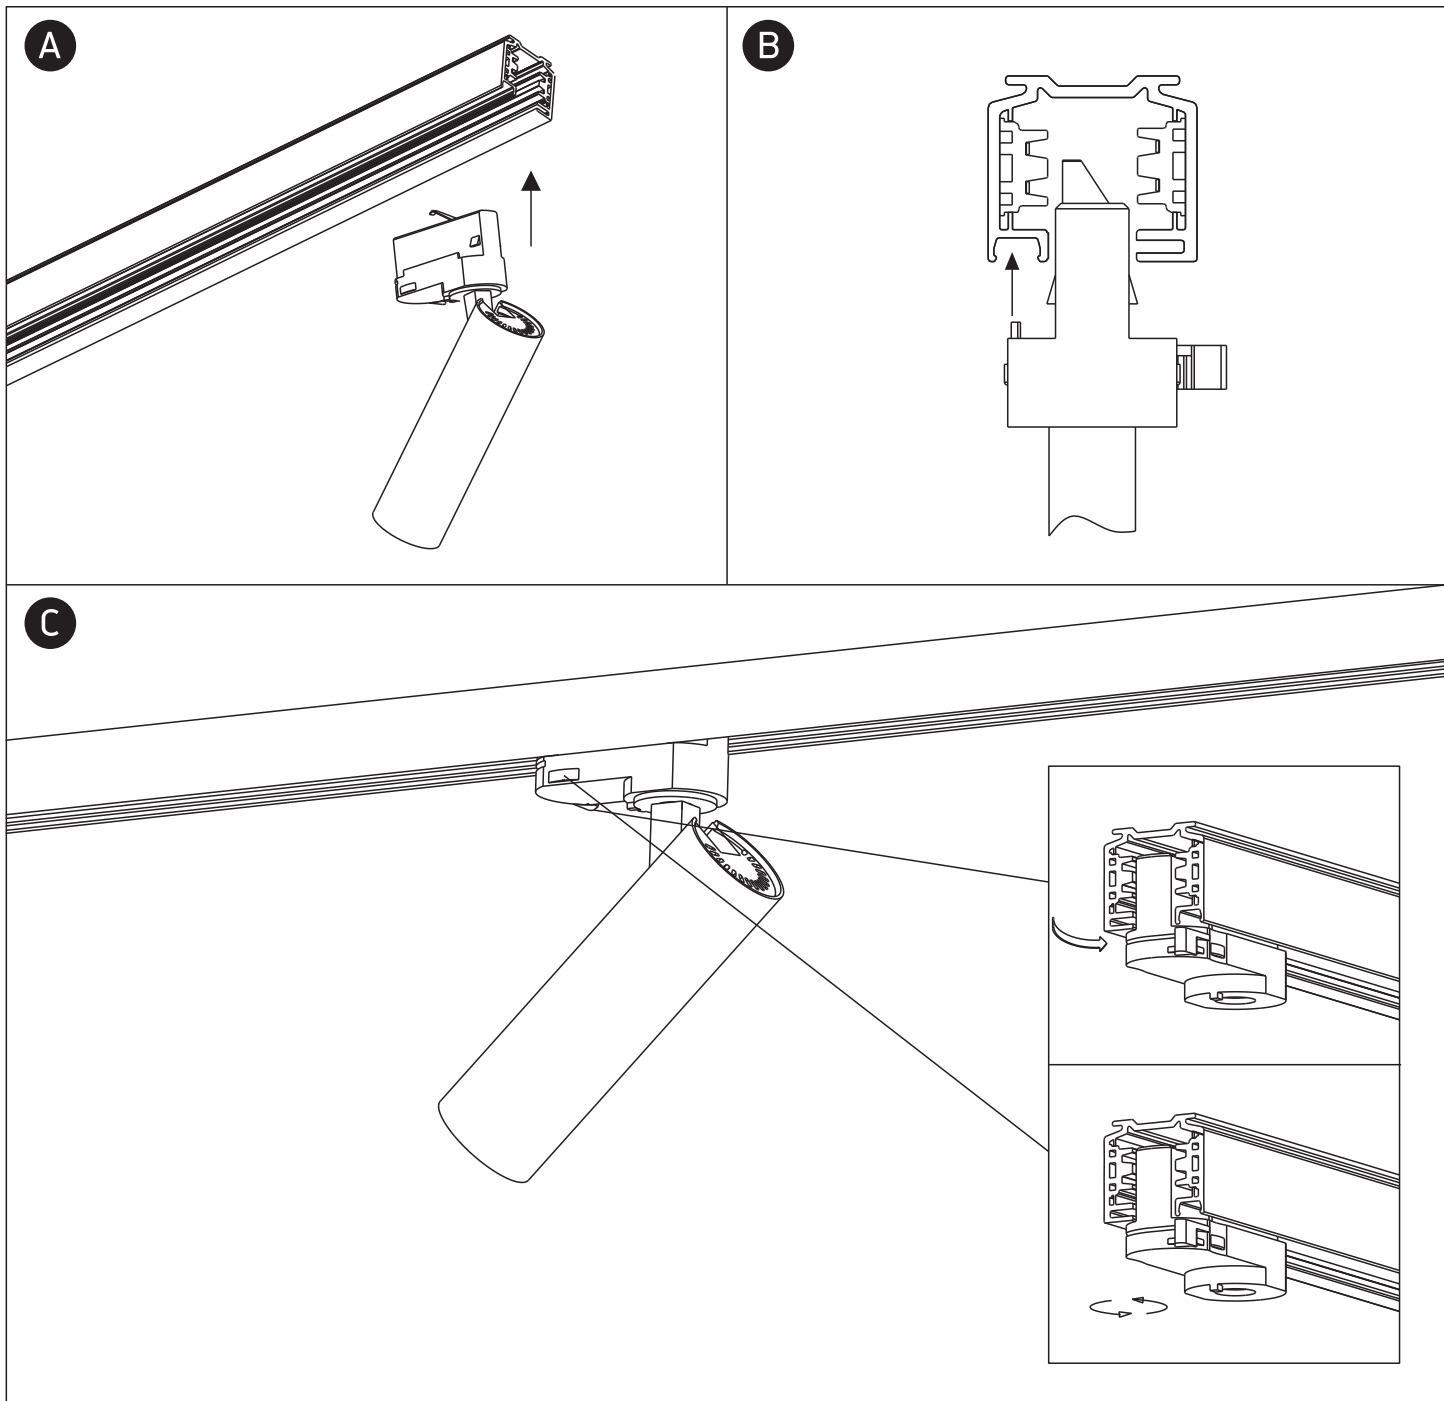

INSTALLATION MANUAL

65108T

ecotrackspot

one
LIGHT

8W | 230V | 50/60Hz | IP20 | Aluminium | Adjustable
Complete with driver.

90
CRI

Warnings:

1. Make sure that the product is installed properly before connecting to electricity.
2. Do not cover the fitting.
3. Maintenance and installation should only be carried out by a professional electrician.