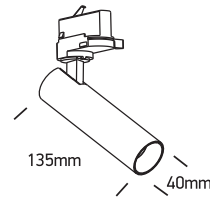

INSTALLATION MANUAL

65108T

ecotrackspot

one
LIGHT

8W | 230V | 50/60Hz | IP20 | Aluminium | Adjustable
Complete with driver.

90
CRI

Warnings:

1. Make sure that the product is installed properly before connecting to electricity.
2. Do not cover the fitting.
3. Maintenance and installation should only be carried out by a professional electrician.