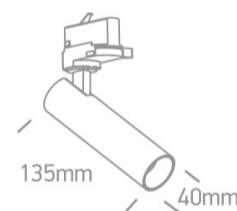

09 Track Lights>The COB Compact Cylinder Range

65108T/B/W

8W COB Track Spot, ideal for shops and showrooms.

Complete with dimmable driver.

Complies with standard EN60598-1 and any other specific standards.

Downloads

Dimensions

Related items

40002A/B

40003A/B

Physical Specification

Item Group

09 Track Lights

Shape

Circular

Height

135mm

Diameter	40mm
Track mounted	Yes
Indoor	Yes
Adjustable	2 Directions

Electrical Characteristics

Gear	Built In
Fitting + Driver	
Input Voltage	220-240V
50 Hz	Yes
60 Hz	Yes
Safety Class	
Power(Watts)	8W
IP Rating	IP20
Light Source	LED built in
Dimmable	Yes
Dimmer type	Triac

Illumination Data

Colour Temperature	3000K
Lumen Output	560lm
Light Efficiency	70lm/W
CRI	90
Beam Angle	36°
Illumination Diagram	
Dark Light	Yes

Packing Info

Box Length	12cm
Box Width	8,5cm
Box Height	17cm
Pcs/Carton	24
Barcode	5291889058434
HS Code	9405409900