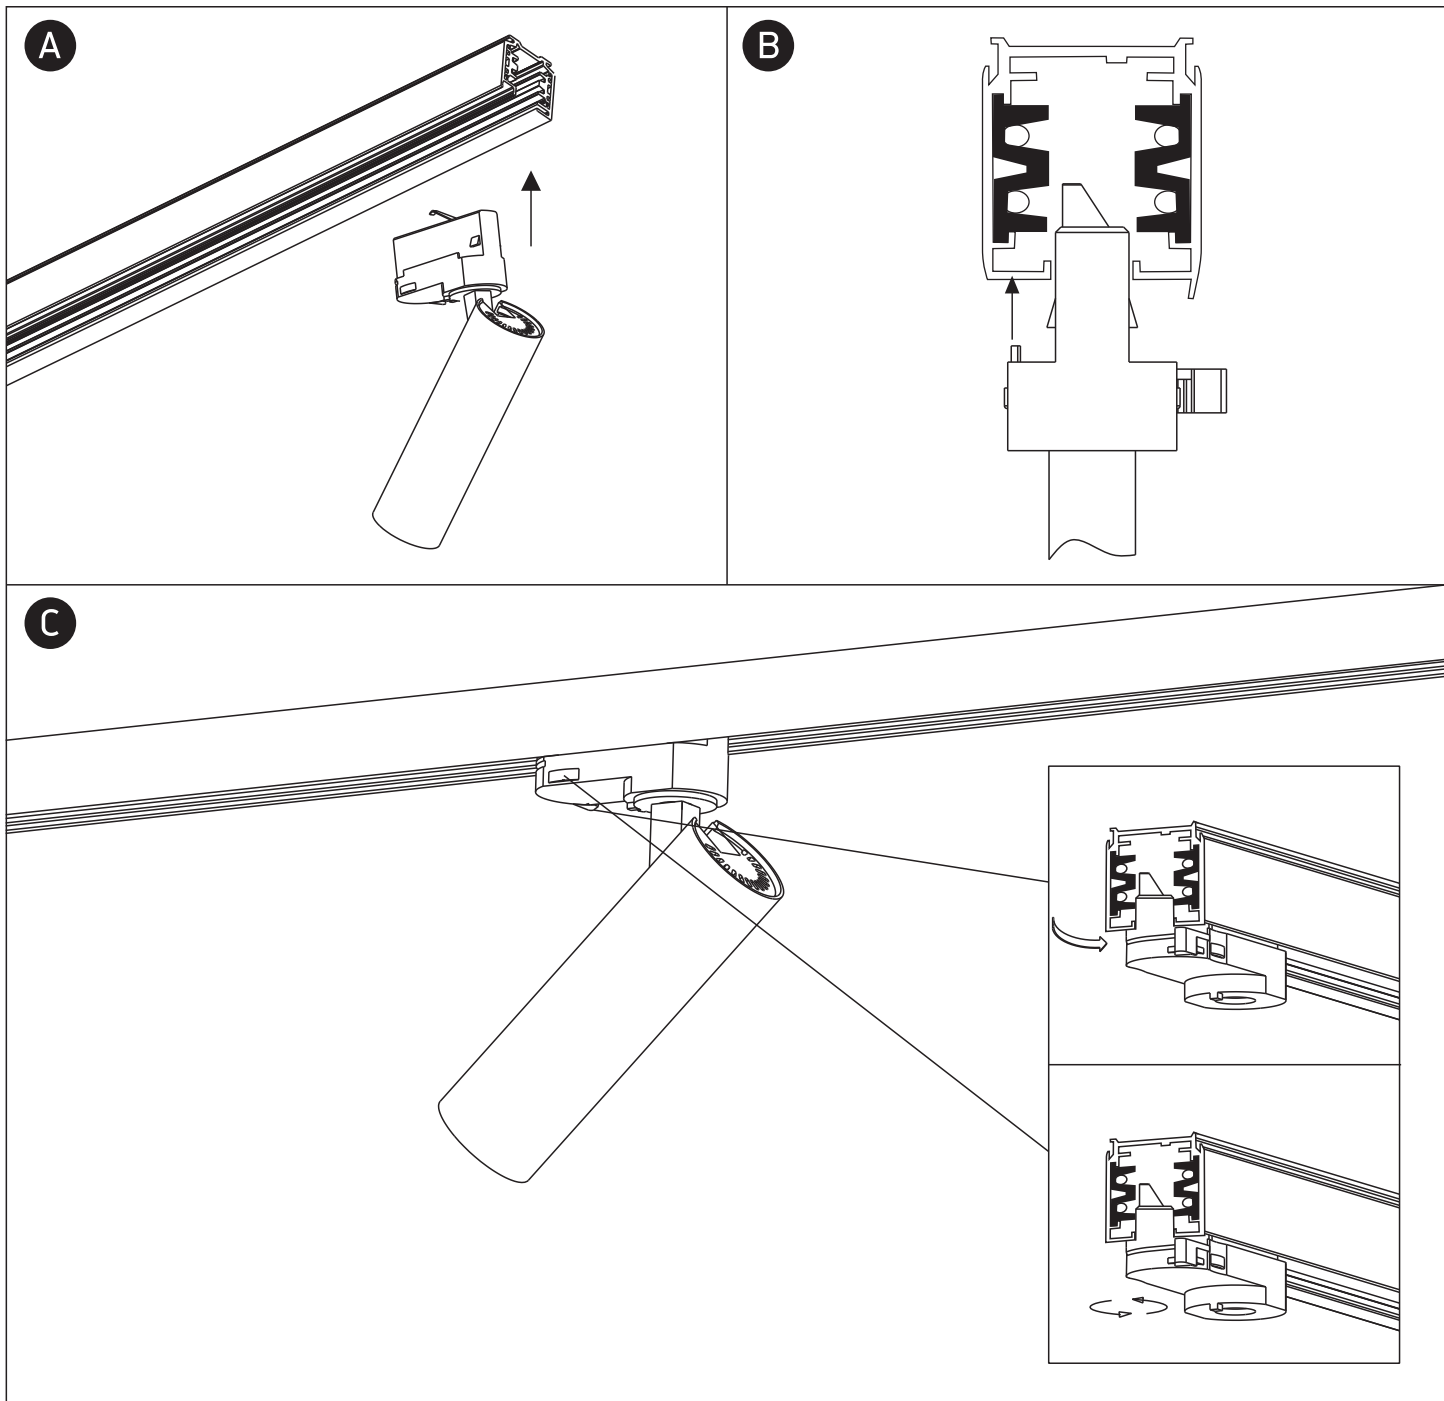

INSTALLATION MANUAL

65108AT

LED
BUILT IN

9W | 230V | 50/60Hz | IP20 | Aluminium | Adjustable
Complete with 200mA driver.

90
CRI

one
LIGHT

Warnings:

1. Make sure that the product is installed properly before connecting to electricity.
2. Do not cover the fitting.
3. Maintenance and installation should only be carried out by a professional electrician.