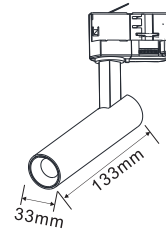

INSTALLATION MANUAL

65108AT

LED
BUILT IN

9W | 230V | 50/60Hz | IP20 | Aluminium | Adjustable
Complete with 200mA driver.

90
CRI

one
LIGHT

Warnings:

1. Make sure that the product is installed properly before connecting to electricity.
2. Do not cover the fitting.
3. Maintenance and installation should only be carried out by a professional electrician.