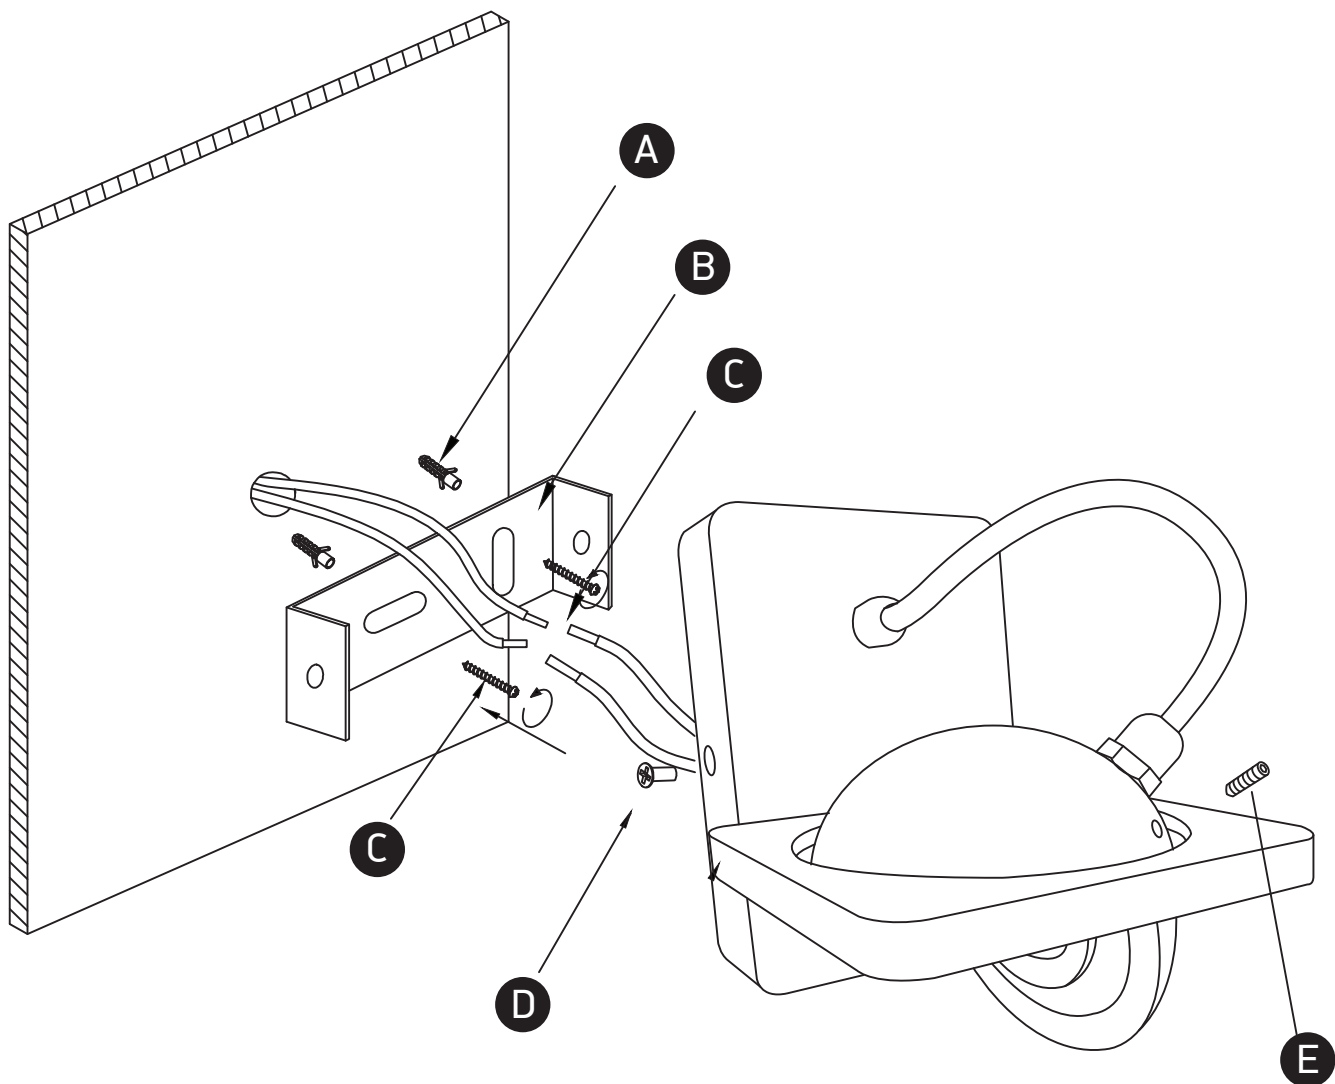

# INSTALLATION MANUAL

65107

**ecolight**

ADJUSTABLE

100mm

100mm

120mm

130mm

**one**  
LIGHT

100-240V | 7W | IP20 | Aluminium | Adjustable

Complete with driver.

80  
CRI