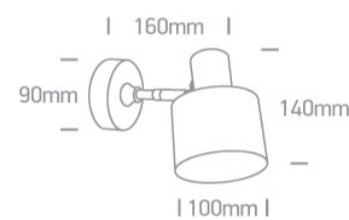

18 Decorative>The Hotel Retro Range

60118/B

10W E27 Decorative Wall light.

Complies with standard EN60598-1 and any other specific standards.

Downloads

Dimensions

Physical Specification

Item Group	18 Decorative
Family	The Hotel Retro Range
Order Code	60118/B
Colour	Black
Material	Steel
Shape	Circular
Height	140mm
Diameter	100mm
Surface Wall	Yes
Indoor	Yes
Adjustable	2 Directions

Gear	No
Fitting + Driver	
Input Voltage	100-240V
50 Hz	Yes
60 Hz	Yes
Safety Class	
Power(Watts)	10W
IP Rating	IP20
Light Source	Replaceable lamp
Lamp Holder	E27
Number of Lamps	1
Dimmable	N/A
F Mark	

Illumination Data