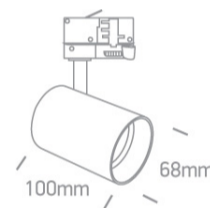

09 Track Lights&gt;The Dark Light GU10 Range Round

65105NT/W

10W Dark Light GU10 Track Spot Range .

Complies with standard EN60598-1 and any other specific standards.

#### Dimensions

White

Material

Aluminium

Shape

Circular

Height

100mm

Diameter	68mm
Track mounted	Yes
Indoor	Yes
Adjustable	2 Directions