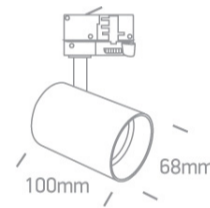

09 Track Lights&gt;The Dark Light GU10 Range Round

65105NT/BBS

10W Dark Light GU10 Track Spot Range .

Complies with standard EN60598-1 and any other specific standards.

## Dimensions

Brushed Brass

Material

Aluminium

Shape

Circular

Height

100mm

Diameter	68mm
Track mounted	Yes
Indoor	Yes
Adjustable	2 Directions

## Packing Info

Box Length	15cm
Box Width	13cm
Box Height	8,5cm
Pcs/Carton	24

Barcode

5291889065036

Pobrano z mamadecor.pl

HS Code

9405409900