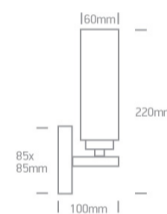

18 Bathroom>Mirror Lights

60106/C

40W E14 Mirror Side Light, IP44.

Supplied with non-dimmable LED driver.

Complies with standard EN60598-1 and any other specific standards.

Downloads

Dimensions

Physical Specification

Item Group	18 Bathroom
Family	Mirror Lights
Order Code	60106/C
Colour	Chrome
Material	Metal
Diffuser Material	Glass
Shape	Circular
Height	220mm
Diameter	60mm
Surface Wall	Yes
Indoor	Yes

Gear	No
------	----

Packing Info

Box Length	12,5cm
------------	--------

Box Width	9,5cm
-----------	-------

Box Height	28cm
------------	------

Box Weight	0.660kg
------------	---------

Pcs/Carton	10
------------	----

Barcode	5291889034513
---------	---------------