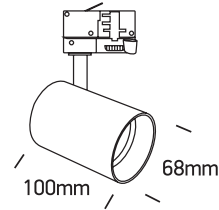

INSTALLATION MANUAL

65105NT

100-240V | MR16 | GU10 | 10W | IP20 | Aluminium | Adjustable

one
LIGHT

Warnings:

1. Make sure that the product is installed properly before connecting to electricity.
2. Do not cover the fitting.
3. Maintenance and installation should only be carried out by a professional electrician.