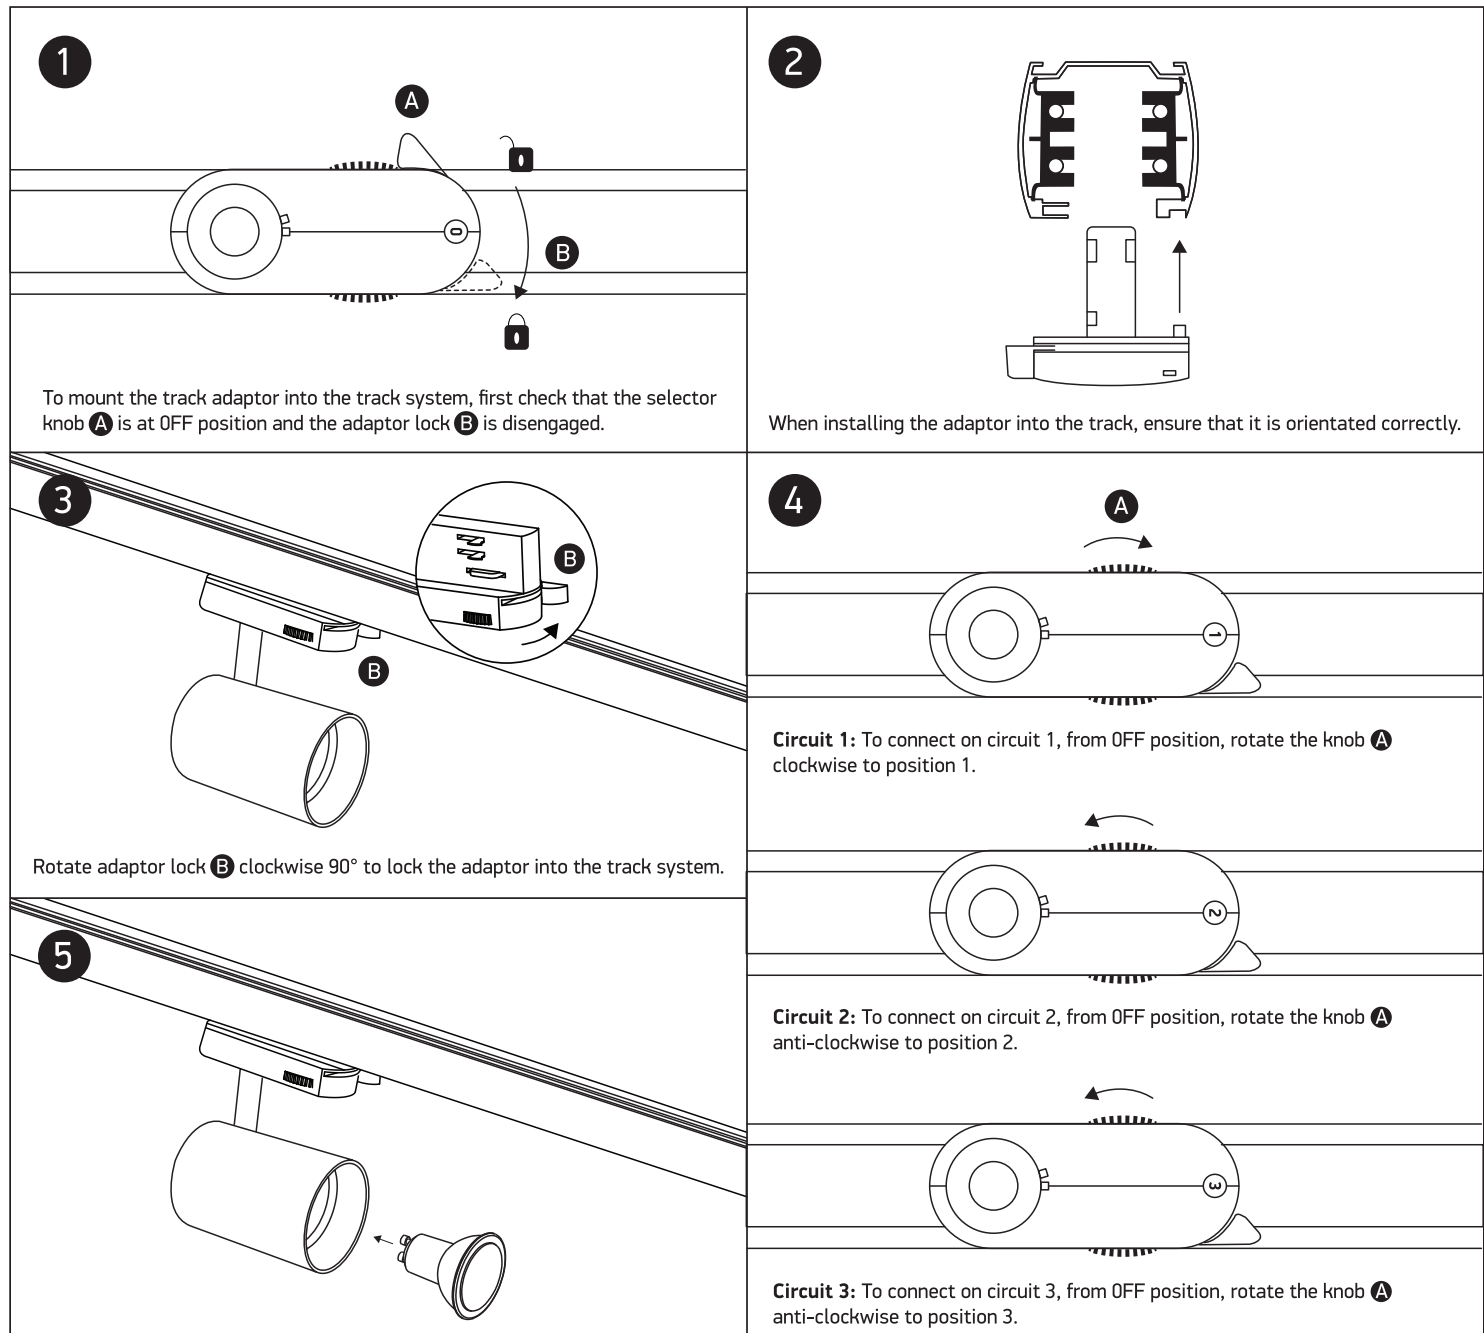

INSTALLATION MANUAL

65105NT

100-240V | MR16 | GU10 | 10W | IP20 | Aluminium | Adjustable

one
LIGHT

Warnings:

1. Make sure that the product is installed properly before connecting to electricity.
2. Do not cover the fitting.
3. Maintenance and installation should only be carried out by a professional electrician.