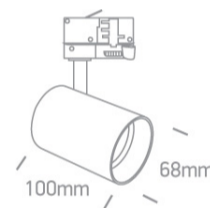

09 Track Lights>The Dark Light GU10 Range Round

65105NT/B

10W Dark Light GU10 Track Spot Range .

Complies with standard EN60598-1 and any other specific standards.

Downloads

Dimensions

Related items

40002A/B

Colour

Black

Material

Aluminium

Shape

Circular

Height

100mm

Diameter	68mm
Track mounted	Yes
Indoor	Yes
Adjustable	2 Directions

Electrical Characteristics

Gear	No
------	----

Fitting + Driver

Input Voltage	100-240V
50 Hz	Yes
60 Hz	Yes
Safety Class	
Power(Watts)	10W
IP Rating	IP20
Light Source	Replaceable lamp
Lamp Holder	GU10
Number of Lamps	1
Dimmable	N/A
F Mark	

Illumination Data

Illumination Diagram	
Dark Light	Yes

Packing Info

Box Length	15cm
Box Width	13cm
Box Height	8,5cm
Pcs/Carton	24

Barcode

5291889055778

Pobrano z mamadecor.pl

HS Code