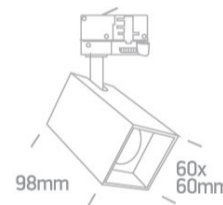

09 Track Lights>The Dark Light GU10 Range Square

65105NAT/W

10W Dark Light GU10 Track Spot.

Complies with standard EN60598-1 and any other specific standards.

Downloads

Dimensions

Related items

40002A/W

Colour

White

Material

Aluminium

Shape

Rectangular

Length

60mm

Width	60mm
Height	98mm
Track mounted	Yes
Indoor	Yes
Adjustable	2 Directions

Electrical Characteristics

Gear	No
------	----

Fitting + Driver

Input Voltage	100-240V
50 Hz	Yes
60 Hz	Yes
Safety Class	
Power(Watts)	10W
IP Rating	IP20
Light Source	Replaceable lamp
Lamp Holder	GU10
Number of Lamps	1
Dimmable	N/A