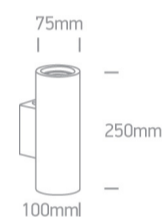

12 Wall & Ceiling>The Decorative Wall Lights Gypsum

60054

2x35W MR16 GU10 wall gypsum decorative light, IP20.

Complies with standard EN60598-1 and any other specific standards.

Downloads

Dimensions

Physical Specification

Item Group	12 Wall & Ceiling
Family	The Decorative Wall Lights Gypsum
Order Code	60054
Colour	White
Material	Gypsum
Shape	Rectangular
Length	75mm
Width	250mm
Height	100mm
Surface Wall	Yes
Indoor	Yes
Adjustable	No